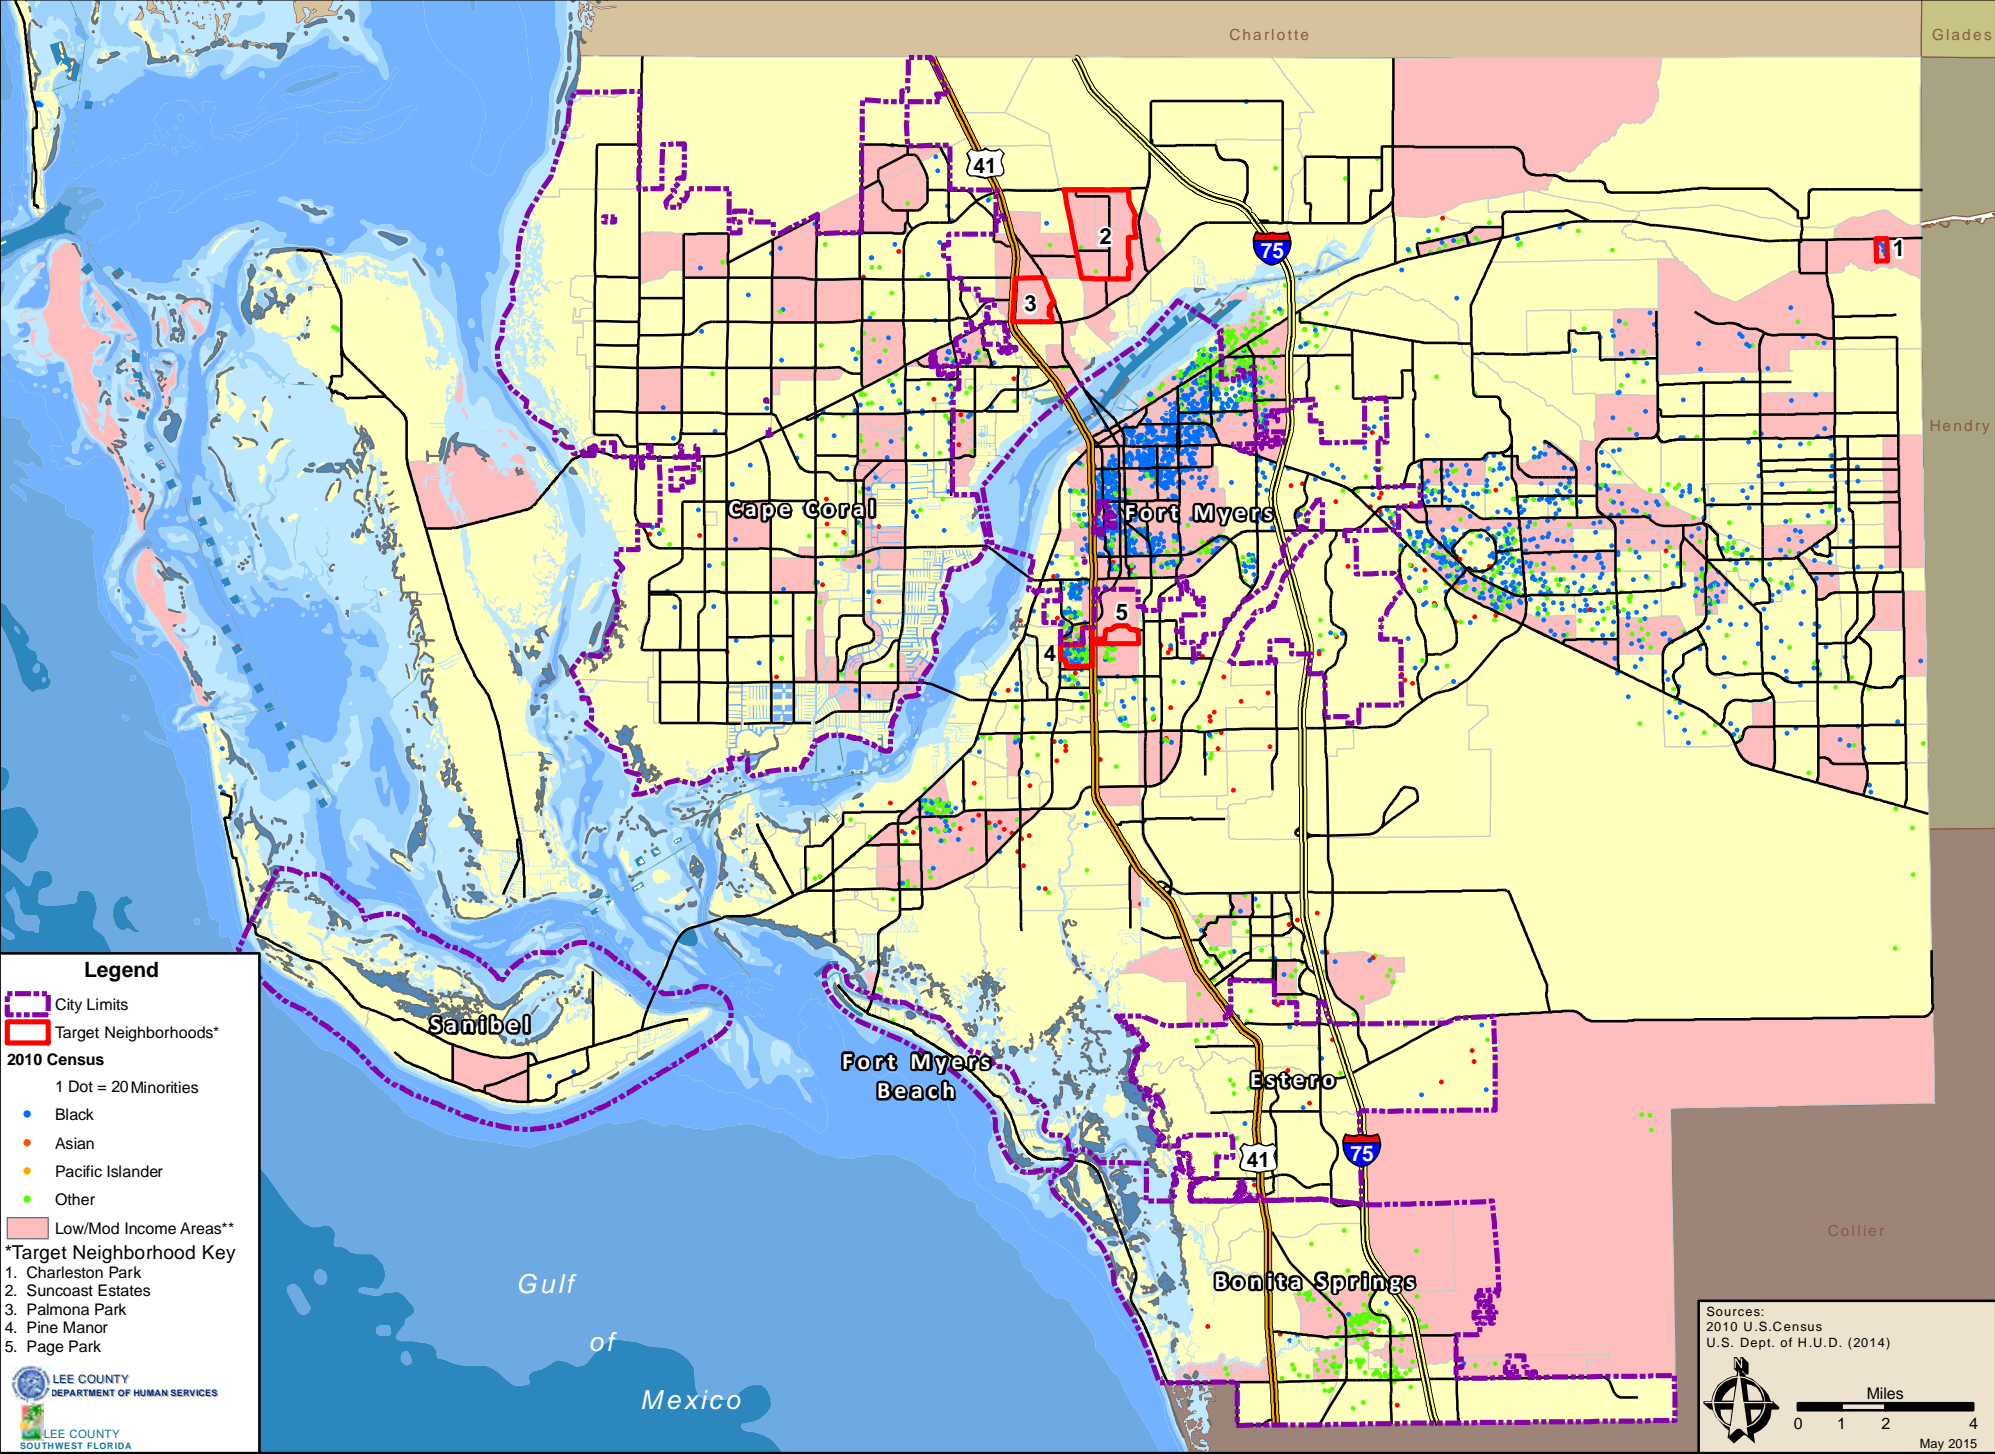

# Minority Concentration

**Legend**

- City Limits
- Target Neighborhoods\*

**2010 Census**

- 1 Dot = 20 Minorities
- Black
- Asian
- Pacific Islander
- Other
- Low/Mod Income Areas\*\*

**\*Target Neighborhood Key**

1. Charleston Park
2. Suncoast Estates
3. Palmona Park
4. Pine Manor
5. Page Park

LEE COUNTY  
DEPARTMENT OF HUMAN SERVICES

LEE COUNTY  
SOUTHWEST FLORIDA

Sources:  
2010 U.S. Census  
U.S. Dept. of H.U.D. (2014)

Miles  
0 1 2 4

May 2015

\*\*Low/Mod Income Areas are areas that are 80% or less of the (AMI) Area Median Income