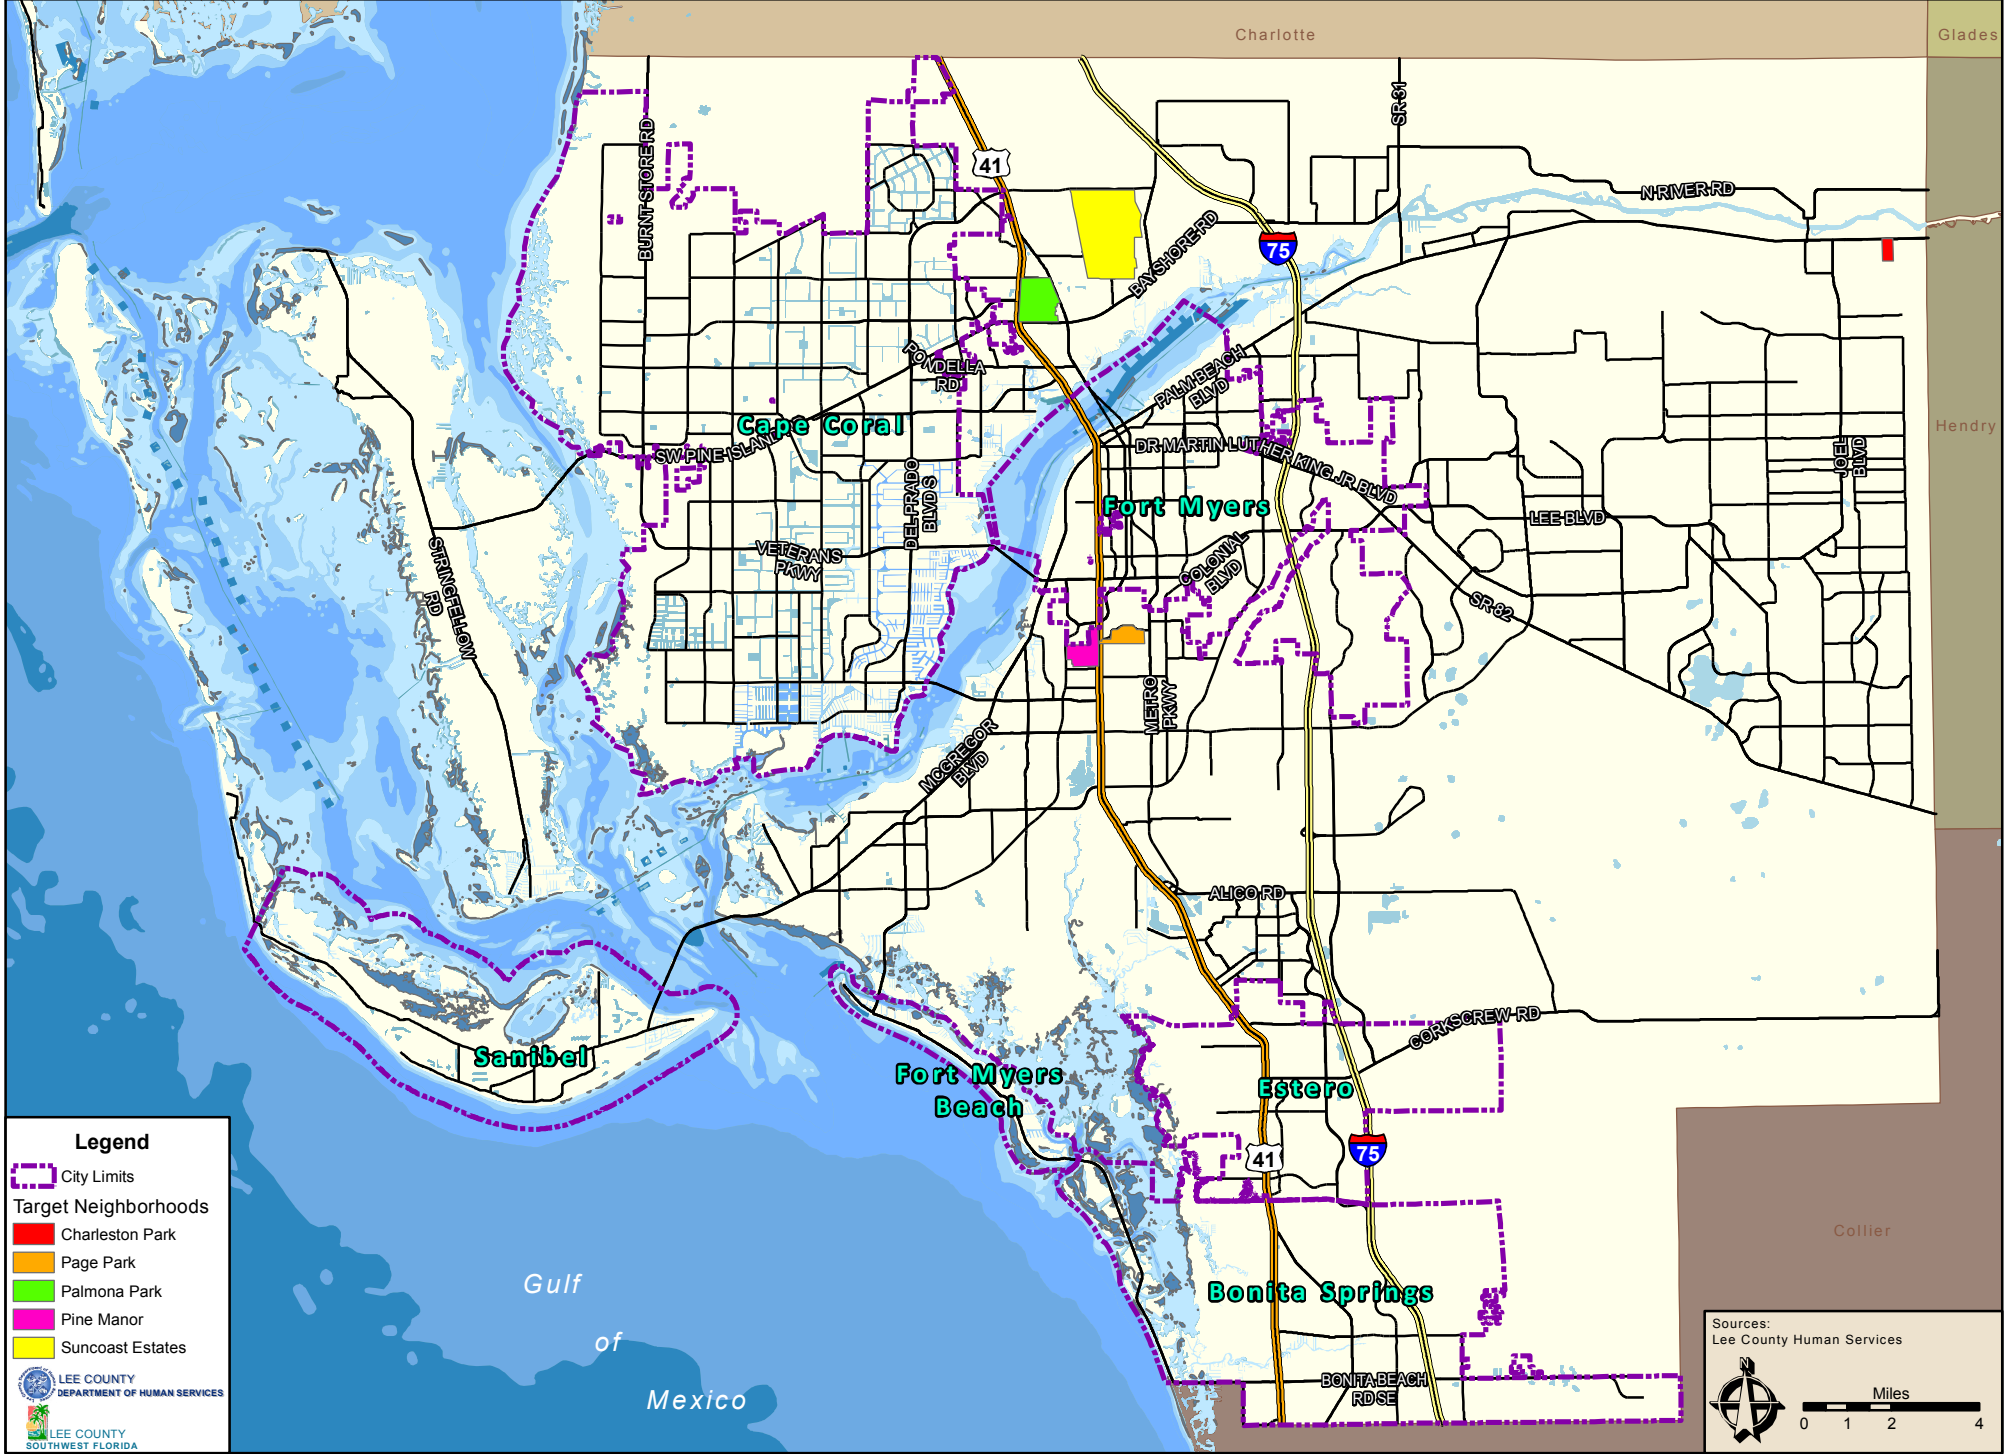

Target Neighborhoods

Legend

- City Limits
- Target Neighborhoods
 - Charleston Park
 - Page Park
 - Palmona Park
 - Pine Manor
 - Suncoast Estates

LEE COUNTY
DEPARTMENT OF HUMAN SERVICES

LEE COUNTY
SOUTHWEST FLORIDA

Sources:
Lee County Human Services

Miles
0 1 2 4