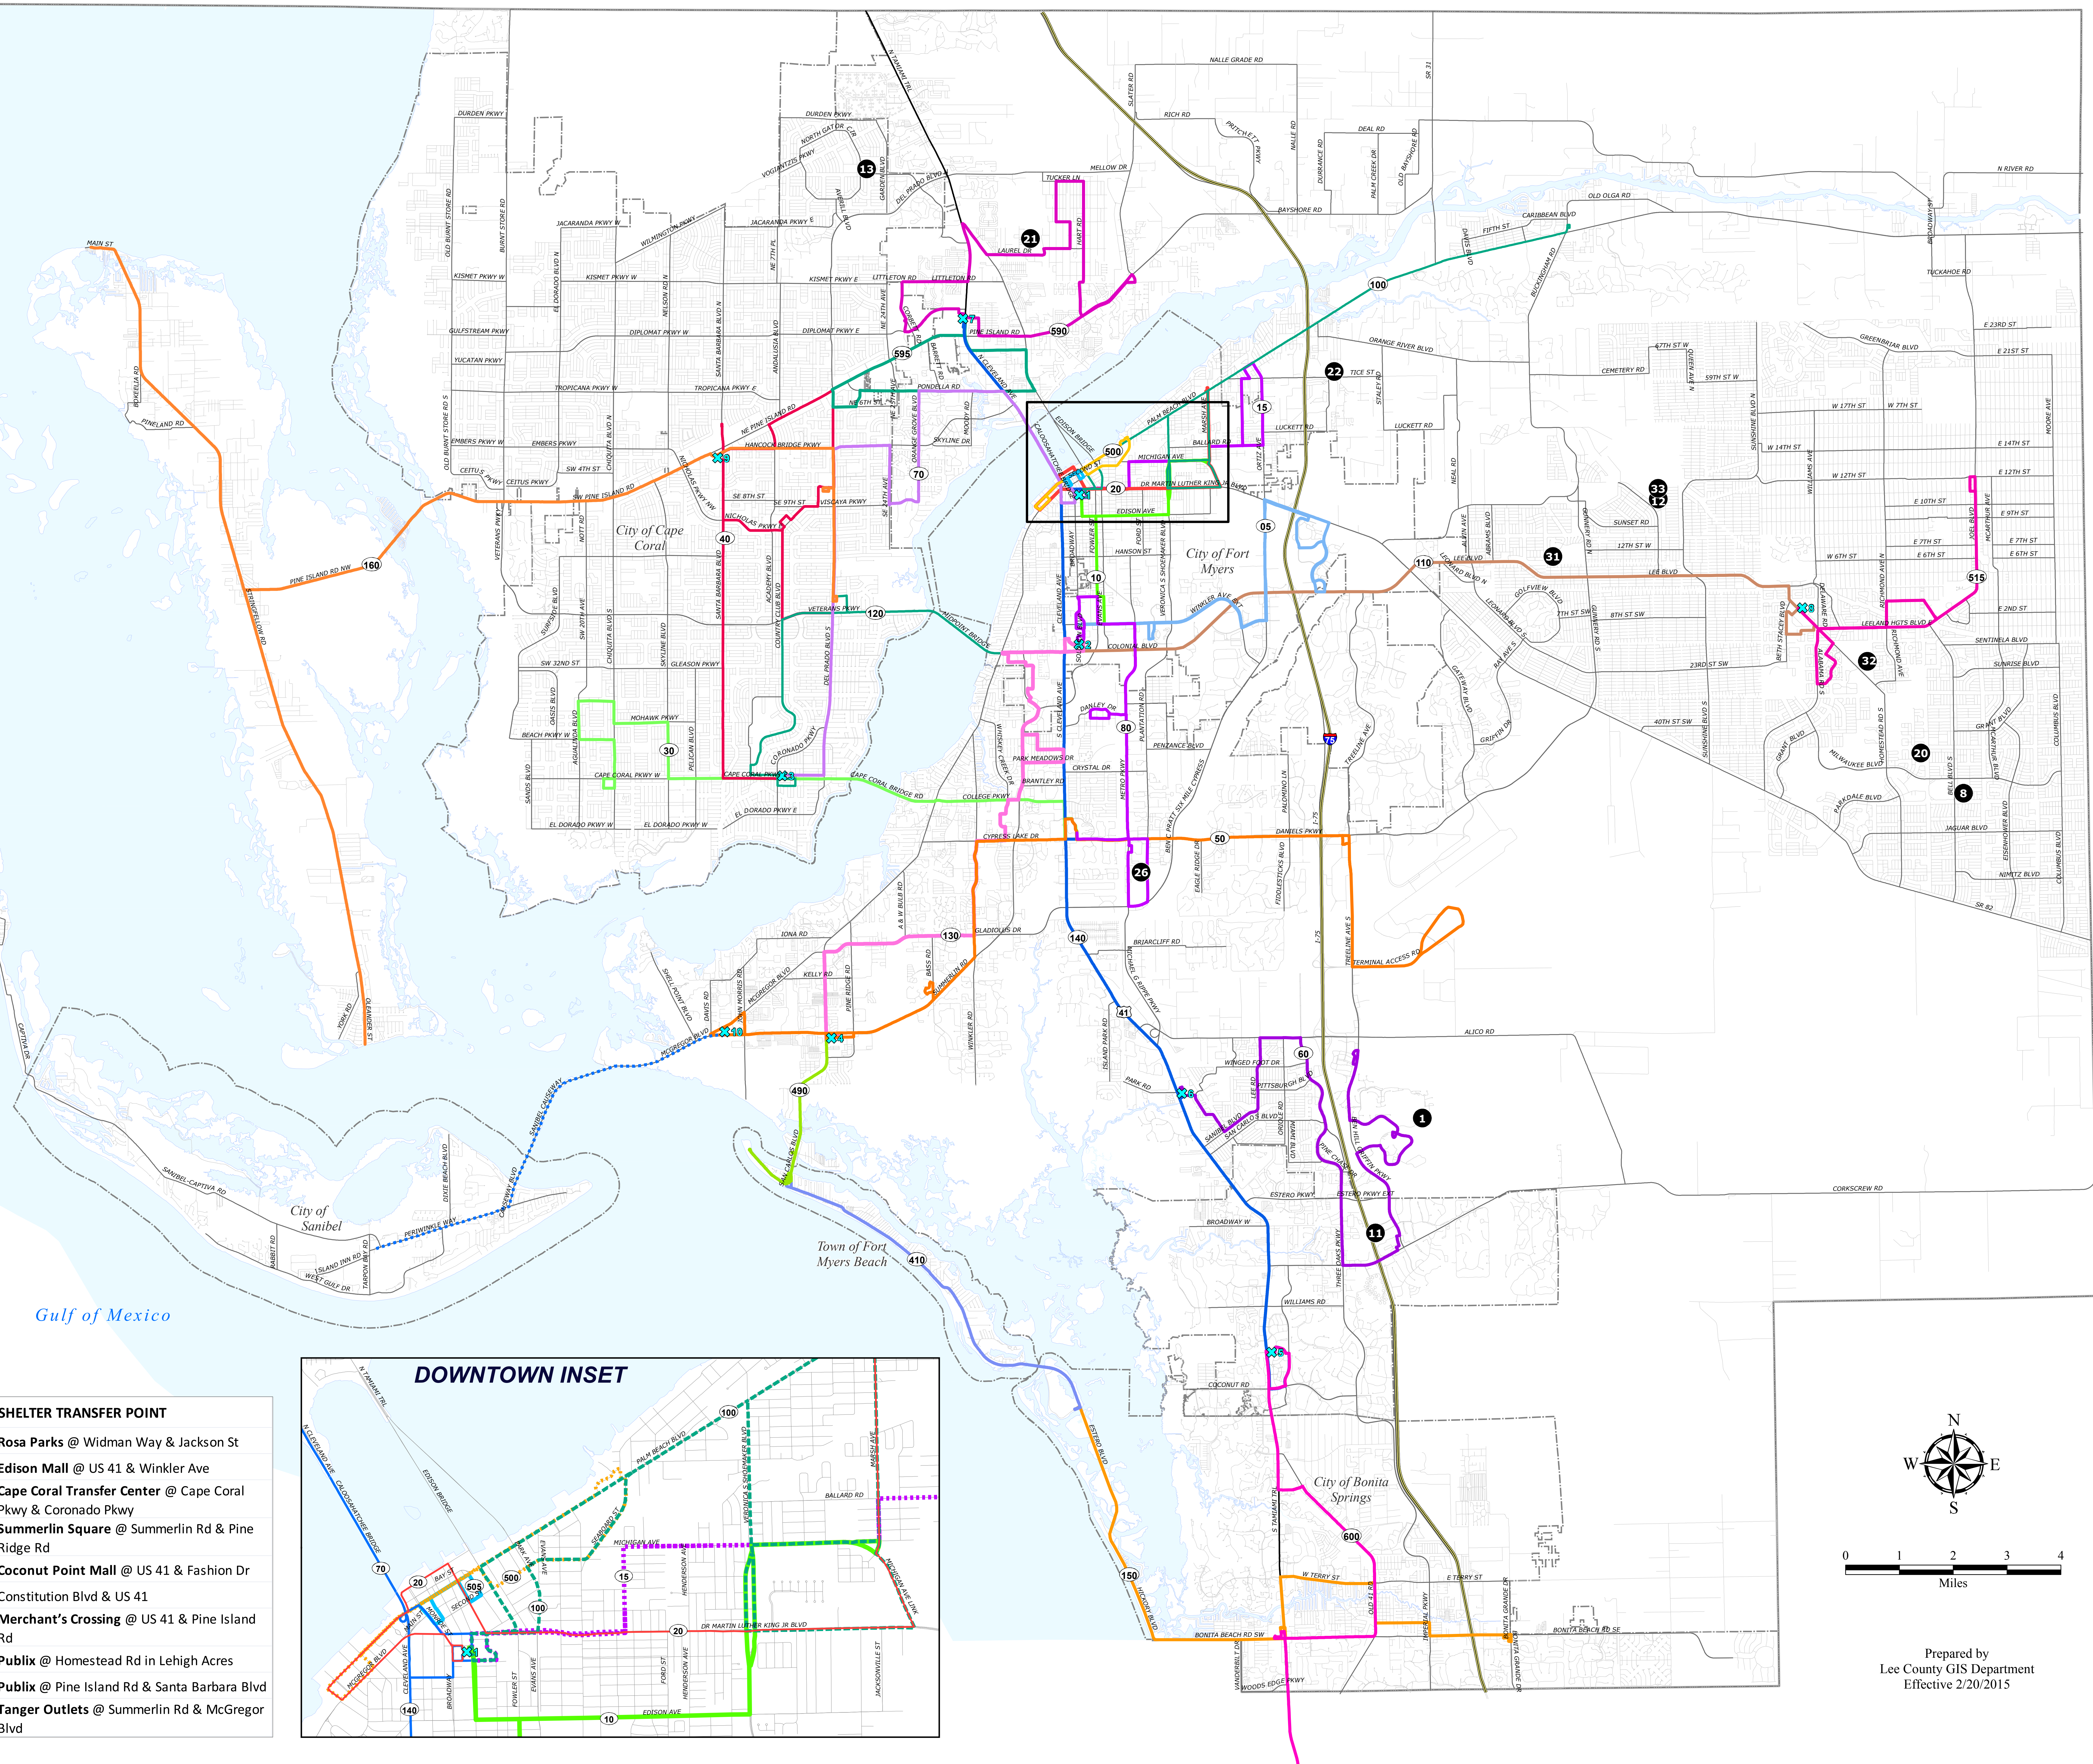

1. **EMERGENCY PUBLIC SHELTERS**
2. **1 Alico Arena**
     10501 FGCU Blvd., Fort Myers, FL 33965-6565
   - **8 East Lee County High School**
     715 Thomas Sherwin Ave., Lehigh Acres, FL 33974
   - **11 Germain Arena**
     11000 Everblades Parkway, Estero, Florida 33928
   - **12 Harns Marsh Elementary School**
     1800 Unice Ave N., Lehigh Acres, FL 33971
   - **13 Island Coast High School**
     2125 De Navarra Pkwy, Cape Coral, FL 33909
   - **20 Mirror Lakes Elementary School**
     525 Charwood Ave. S., Lehigh Acres, FL 33936
   - **21 North Fort Myers Academy for the Arts**
     1856 Arts Way, N. Fort Myers, FL 33917
   - **22 Oak Hammock Middle School**
     5321 Tice Street, Fort Myers, FL 33905
   - **26 South Fort Myers High School**
     14020 Plantation Road, Fort Myers, FL 33912
   - **31 Varsity Lakes Middle School**
     801 Gunnery Road, Lehigh Acres, FL 33971
   - **32 Veteran's Park Recreation Center**
     49 Homestead Road S., Lehigh Acres, FL 33936
   - **33 Harns Marsh Middle School**
     1820 Unice Ave N., Lehigh Acres, FL 33971
3. Source: Lee County Emergency Management

1. **SHELTER TRANSFER POINT**
2. **1** Rosa Parks @ Widman Way & Jackson St
   - **2** Edison Mall @ US 41 & Winkler Ave
   - **3** Cape Coral Transfer Center @ Cape Coral Pkwy & Coronado Pkwy
   - **4** Summerlin Square @ Summerlin Rd & Pine Ridge Rd
   - **5** Coconut Point Mall @ US 41 & Fashion Dr
   - **6** Constitution Blvd & US 41
   - **7** Merchant's Crossing @ US 41 & Pine Island Rd
   - **8** Publix @ Homestead Rd in Lehigh Acres
   - **9** Publix @ Pine Island Rd & Santa Barbara Blvd
   - **10** Tanger Outlets @ Summerlin Rd & McGregor Blvd

Prepared by
Lee County GIS Department
Effective 2/20/2015