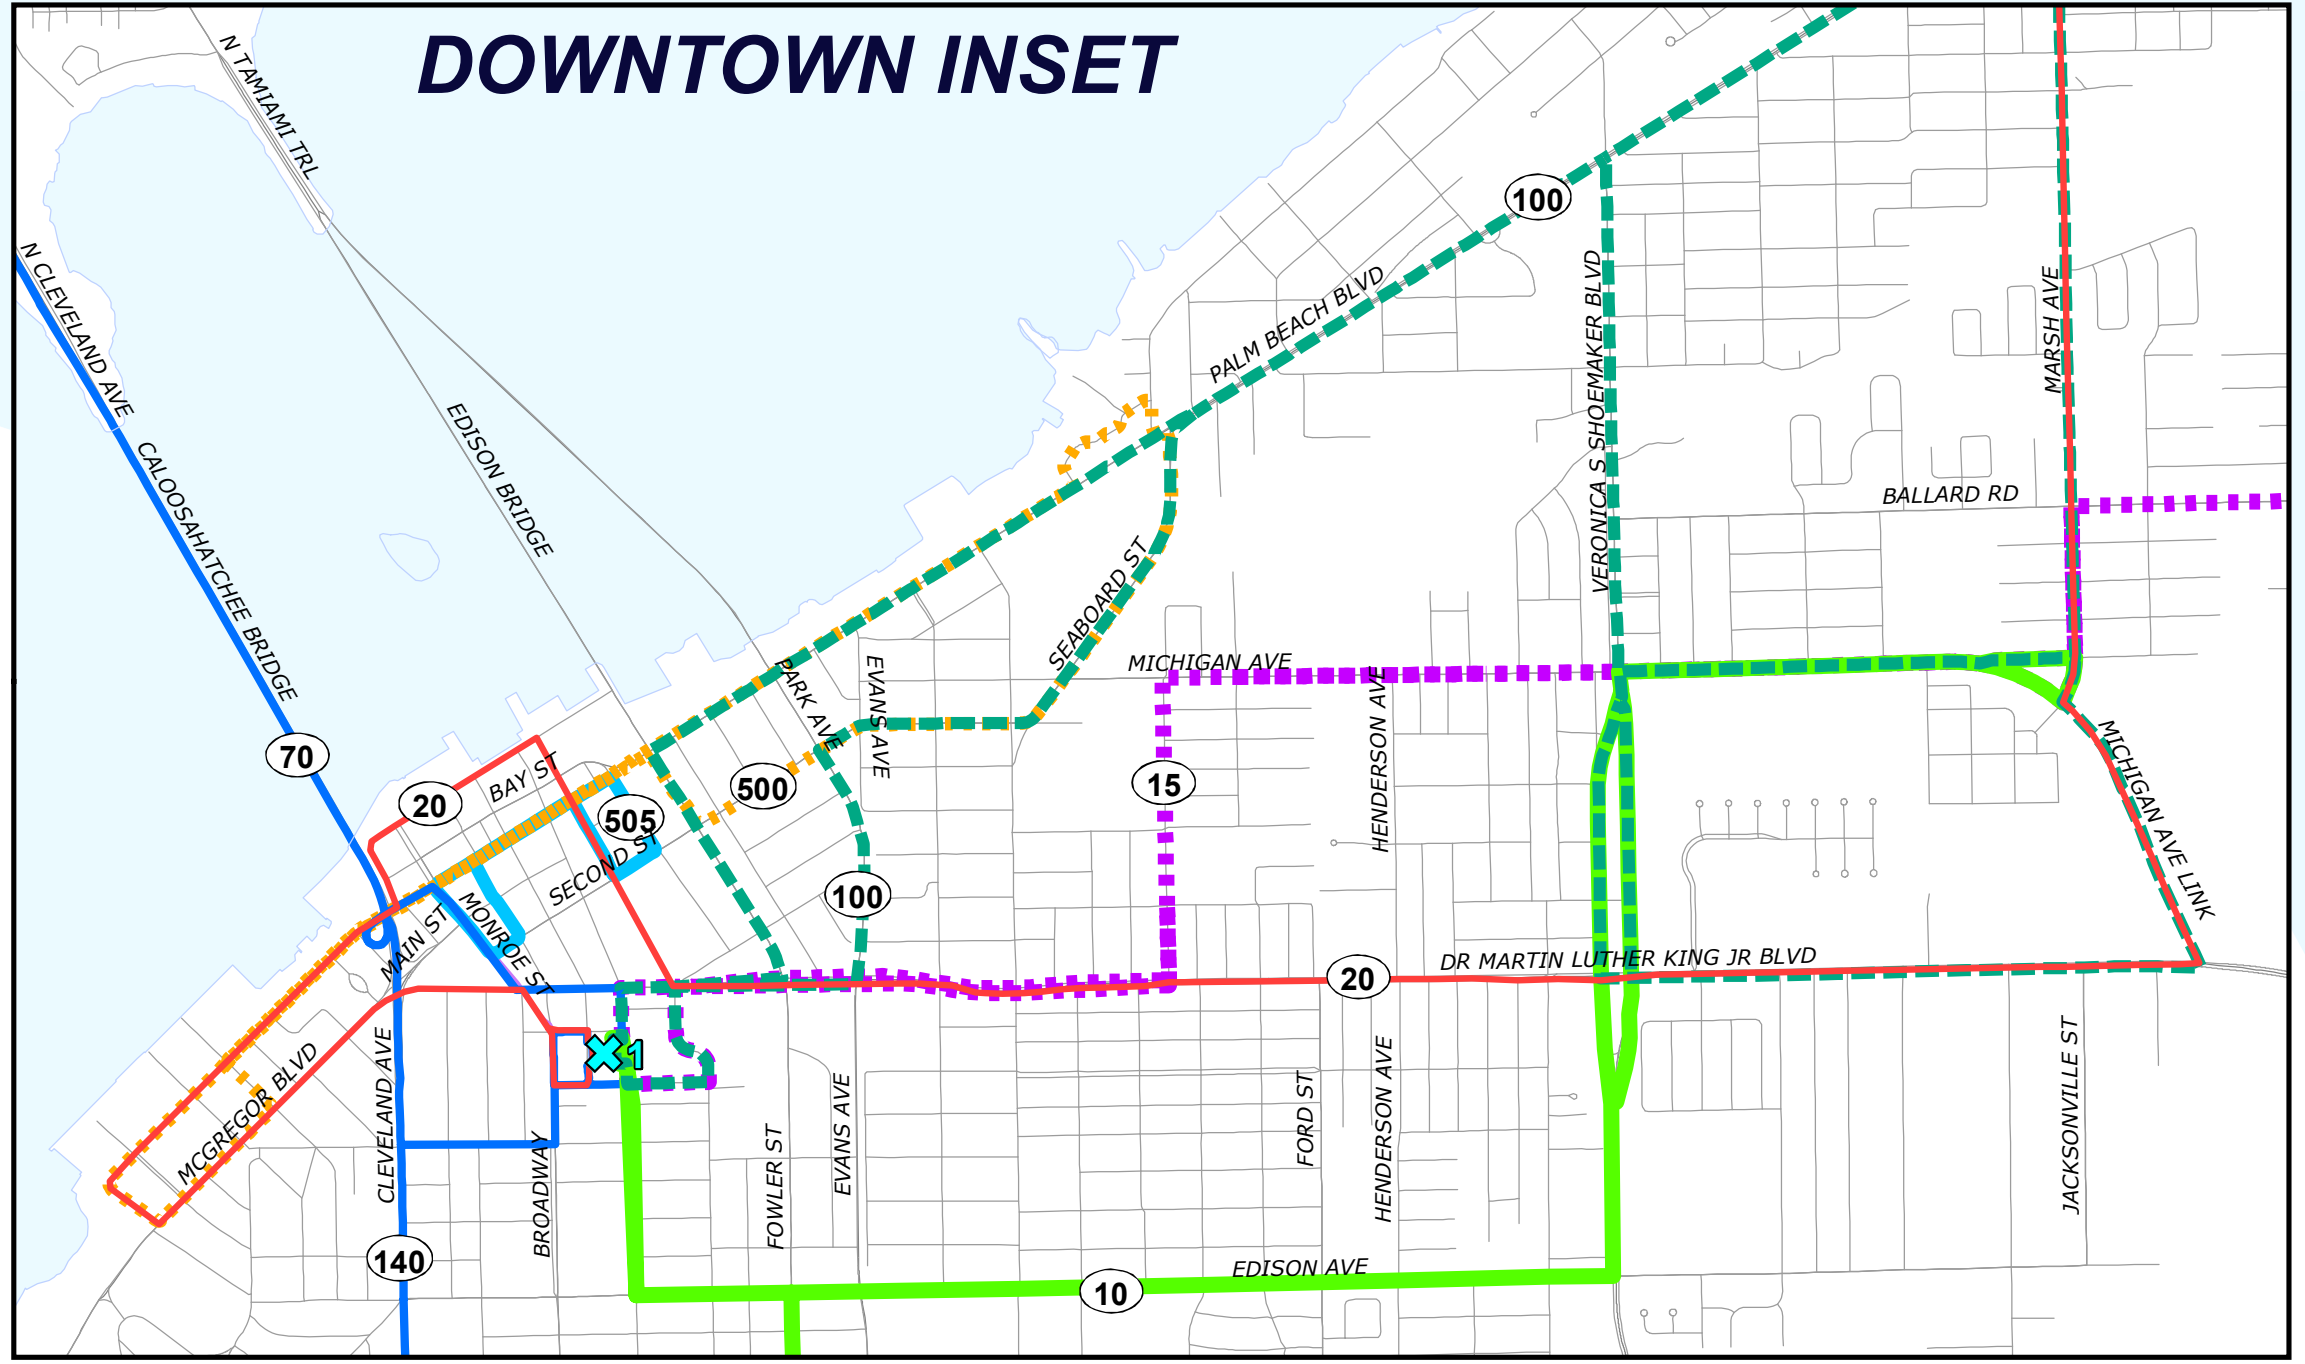

1. **EMERGENCY PUBLIC SHELTERS**
2. **1 Alico Arena**
     10501 FGCU Blvd., Fort Myers, FL 33965-6565
   - **8 East Lee County High School**
     715 Thomas Sherwin Ave., Lehigh Acres, FL 33974
   - **11 Germain Arena**
     11000 Everblades Parkway, Estero, Florida 33928
   - **12 Harns Marsh Elementary School**
     1800 Unice Ave N., Lehigh Acres, FL 33971
   - **13 Island Coast High School**
     2125 De Navarra Pkwy, Cape Coral, FL 33909
   - **20 Mirror Lakes Elementary School**
     525 Charwood Ave. S., Lehigh Acres, FL 33936
   - **21 North Fort Myers Academy for the Arts**
     1856 Arts Way, N. Fort Myers, FL 33917
   - **22 Oak Hammock Middle School**
     5321 Tice Street, Fort Myers, FL 33905
   - **26 South Fort Myers High School**
     14020 Plantation Road, Fort Myers, FL 33912
   - **31 Varsity Lakes Middle School**
     801 Gunnery Road, Lehigh Acres, FL 33971
   - **32 Veteran's Park Recreation Center**
     49 Homestead Road S., Lehigh Acres, FL 33936
   - **33 Harns Marsh Middle School**
     1820 Unice Ave N., Lehigh Acres, FL 33971
3. Source: Lee County Emergency Management

1. **SHELTER TRANSFER POINT**
2. **1** Rosa Parks @ Widman Way & Jackson St
   - **2** Edison Mall @ US 41 & Winkler Ave
   - **3** Cape Coral Transfer Center @ Cape Coral Pkwy & Coronado Pkwy
   - **4** Summerlin Square @ Summerlin Rd & Pine Ridge Rd
   - **5** Coconut Point Mall @ US 41 & Fashion Dr
   - **6** Constitution Blvd & US 41
   - **7** Merchant's Crossing @ US 41 & Pine Island Rd
   - **8** Publix @ Homestead Rd in Lehigh Acres
   - **9** Publix @ Pine Island Rd & Santa Barbara Blvd
   - **10** Tanger Outlets @ Summerlin Rd & McGregor Blvd

Prepared by
Lee County GIS Department
Effective 2/20/2015