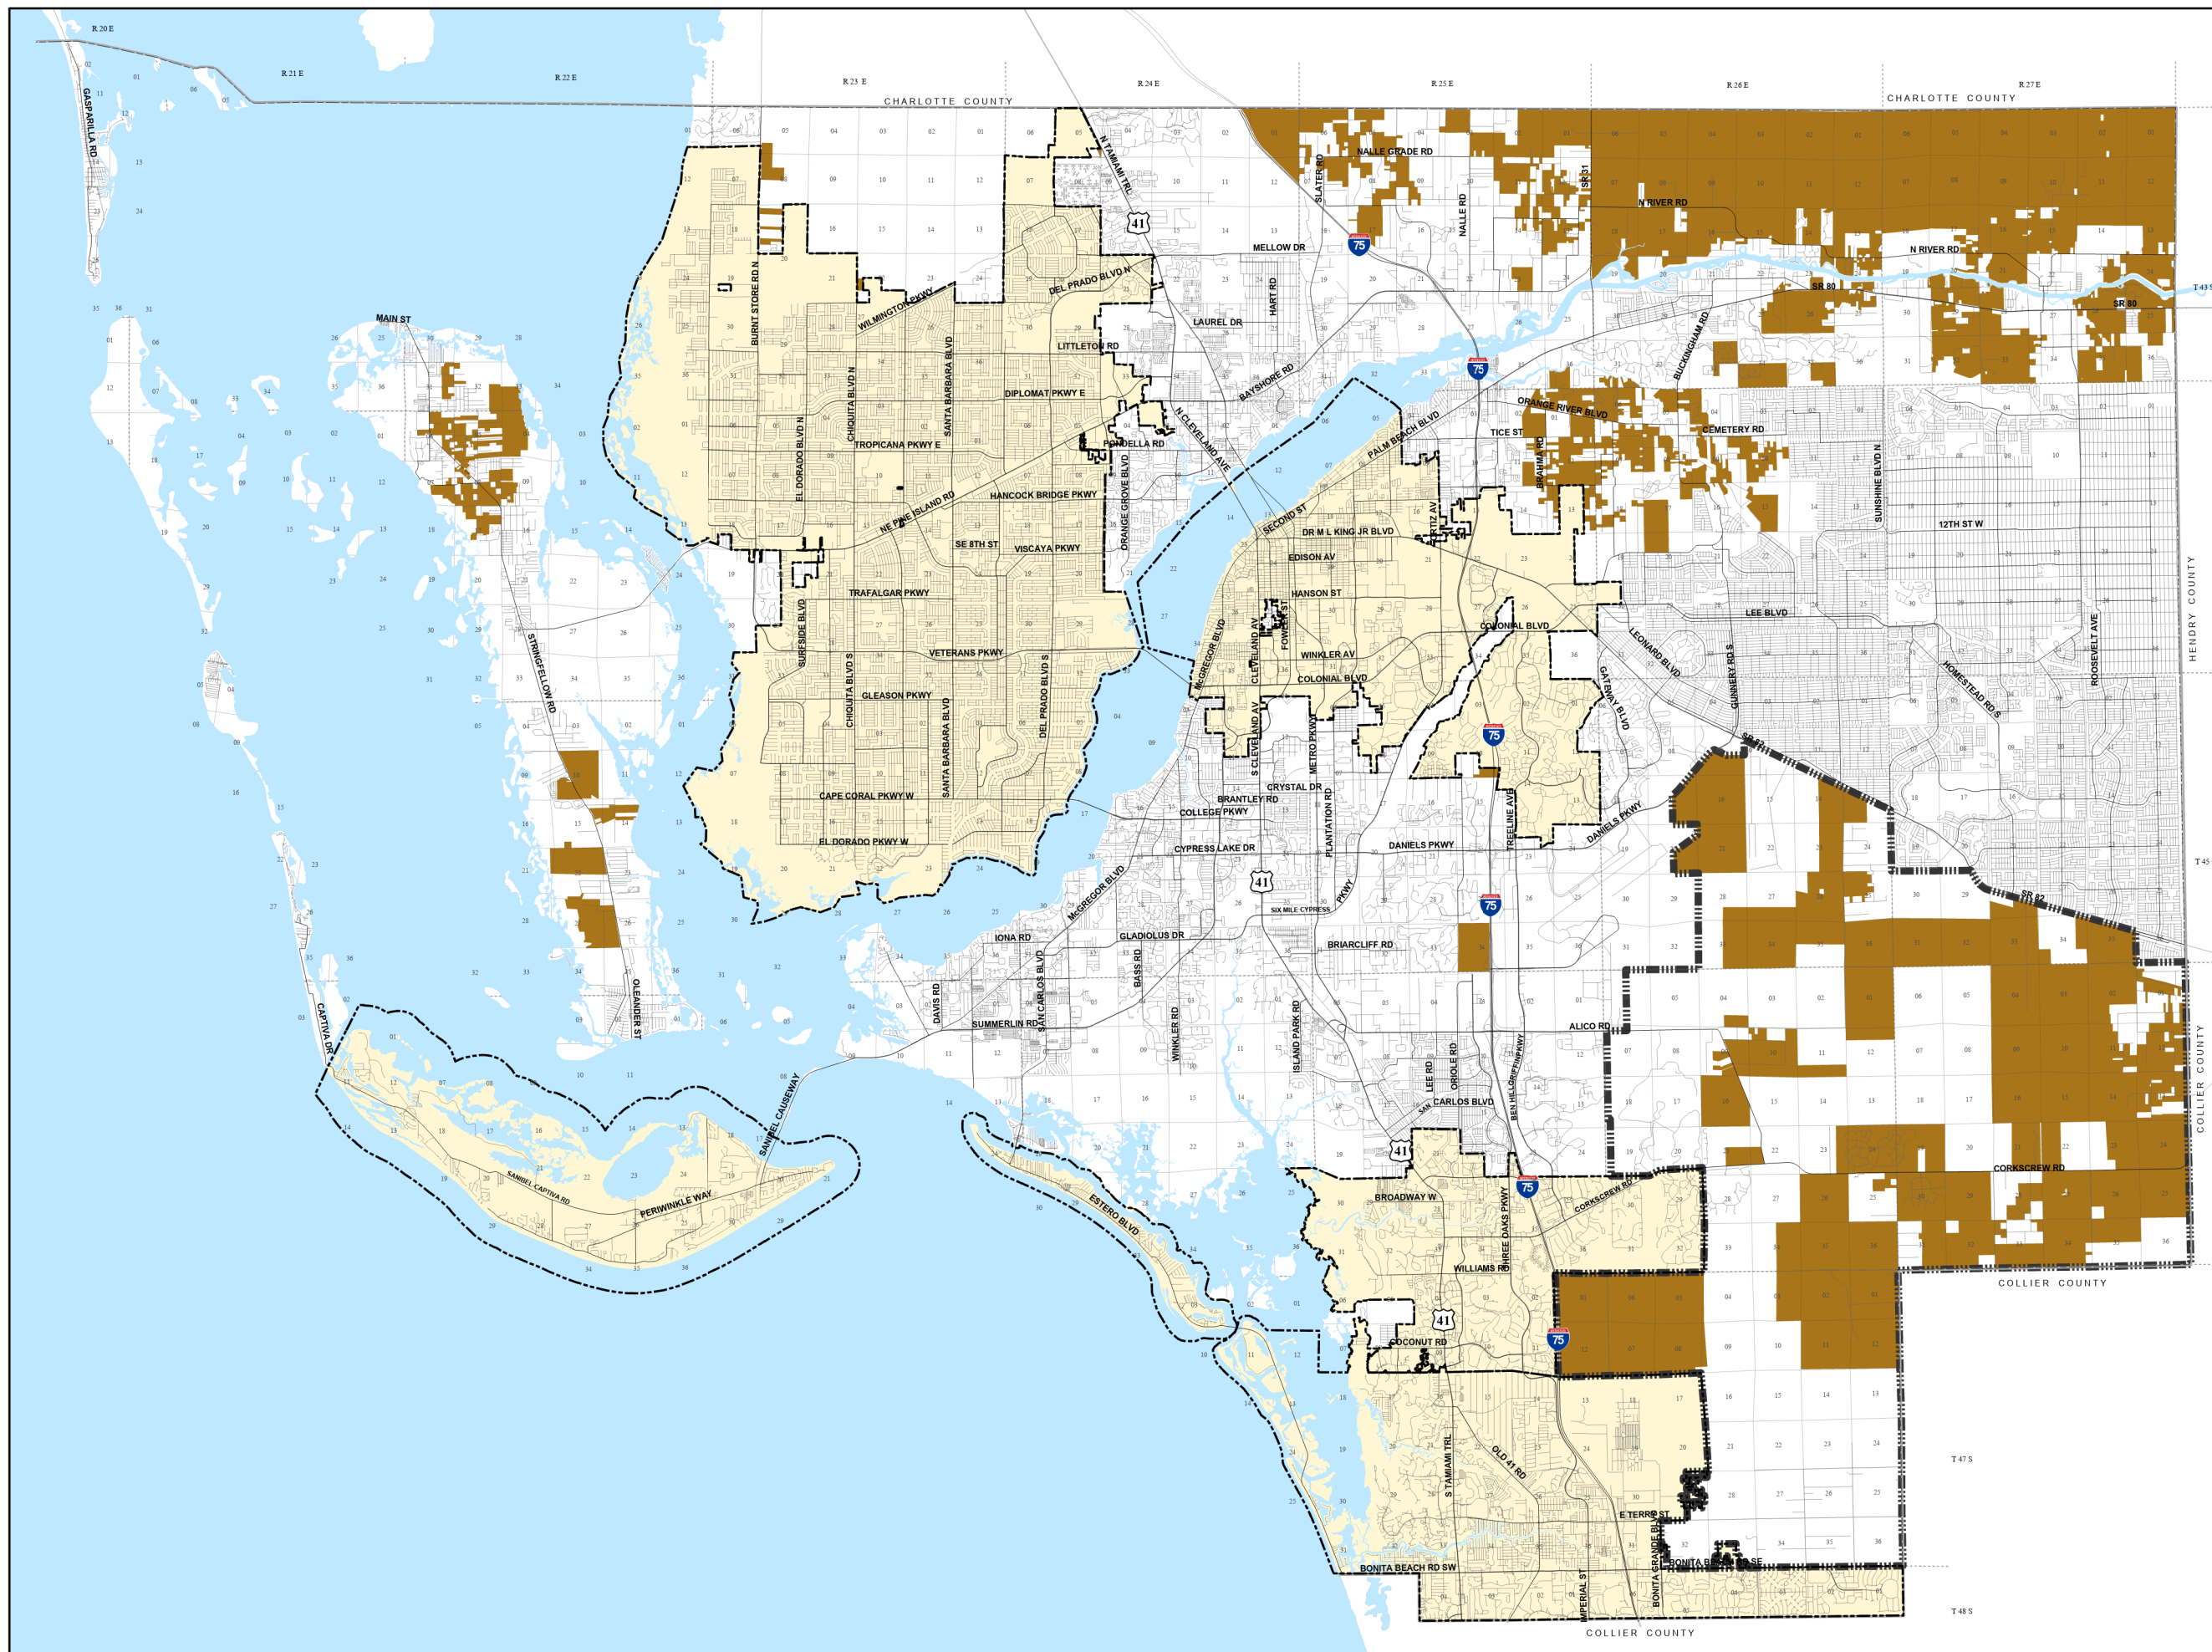

AGRICULTURAL OVERLAY

- Agricultural Operations See Policy 1.6.7
- Southeast Lee County
- City Limits

Ord. No. 94-03, 03-04, 10-20, 10-43, 17-23

Map Generated: November 2021
City limits current to date of map generation

Lee Plan Map 1-G