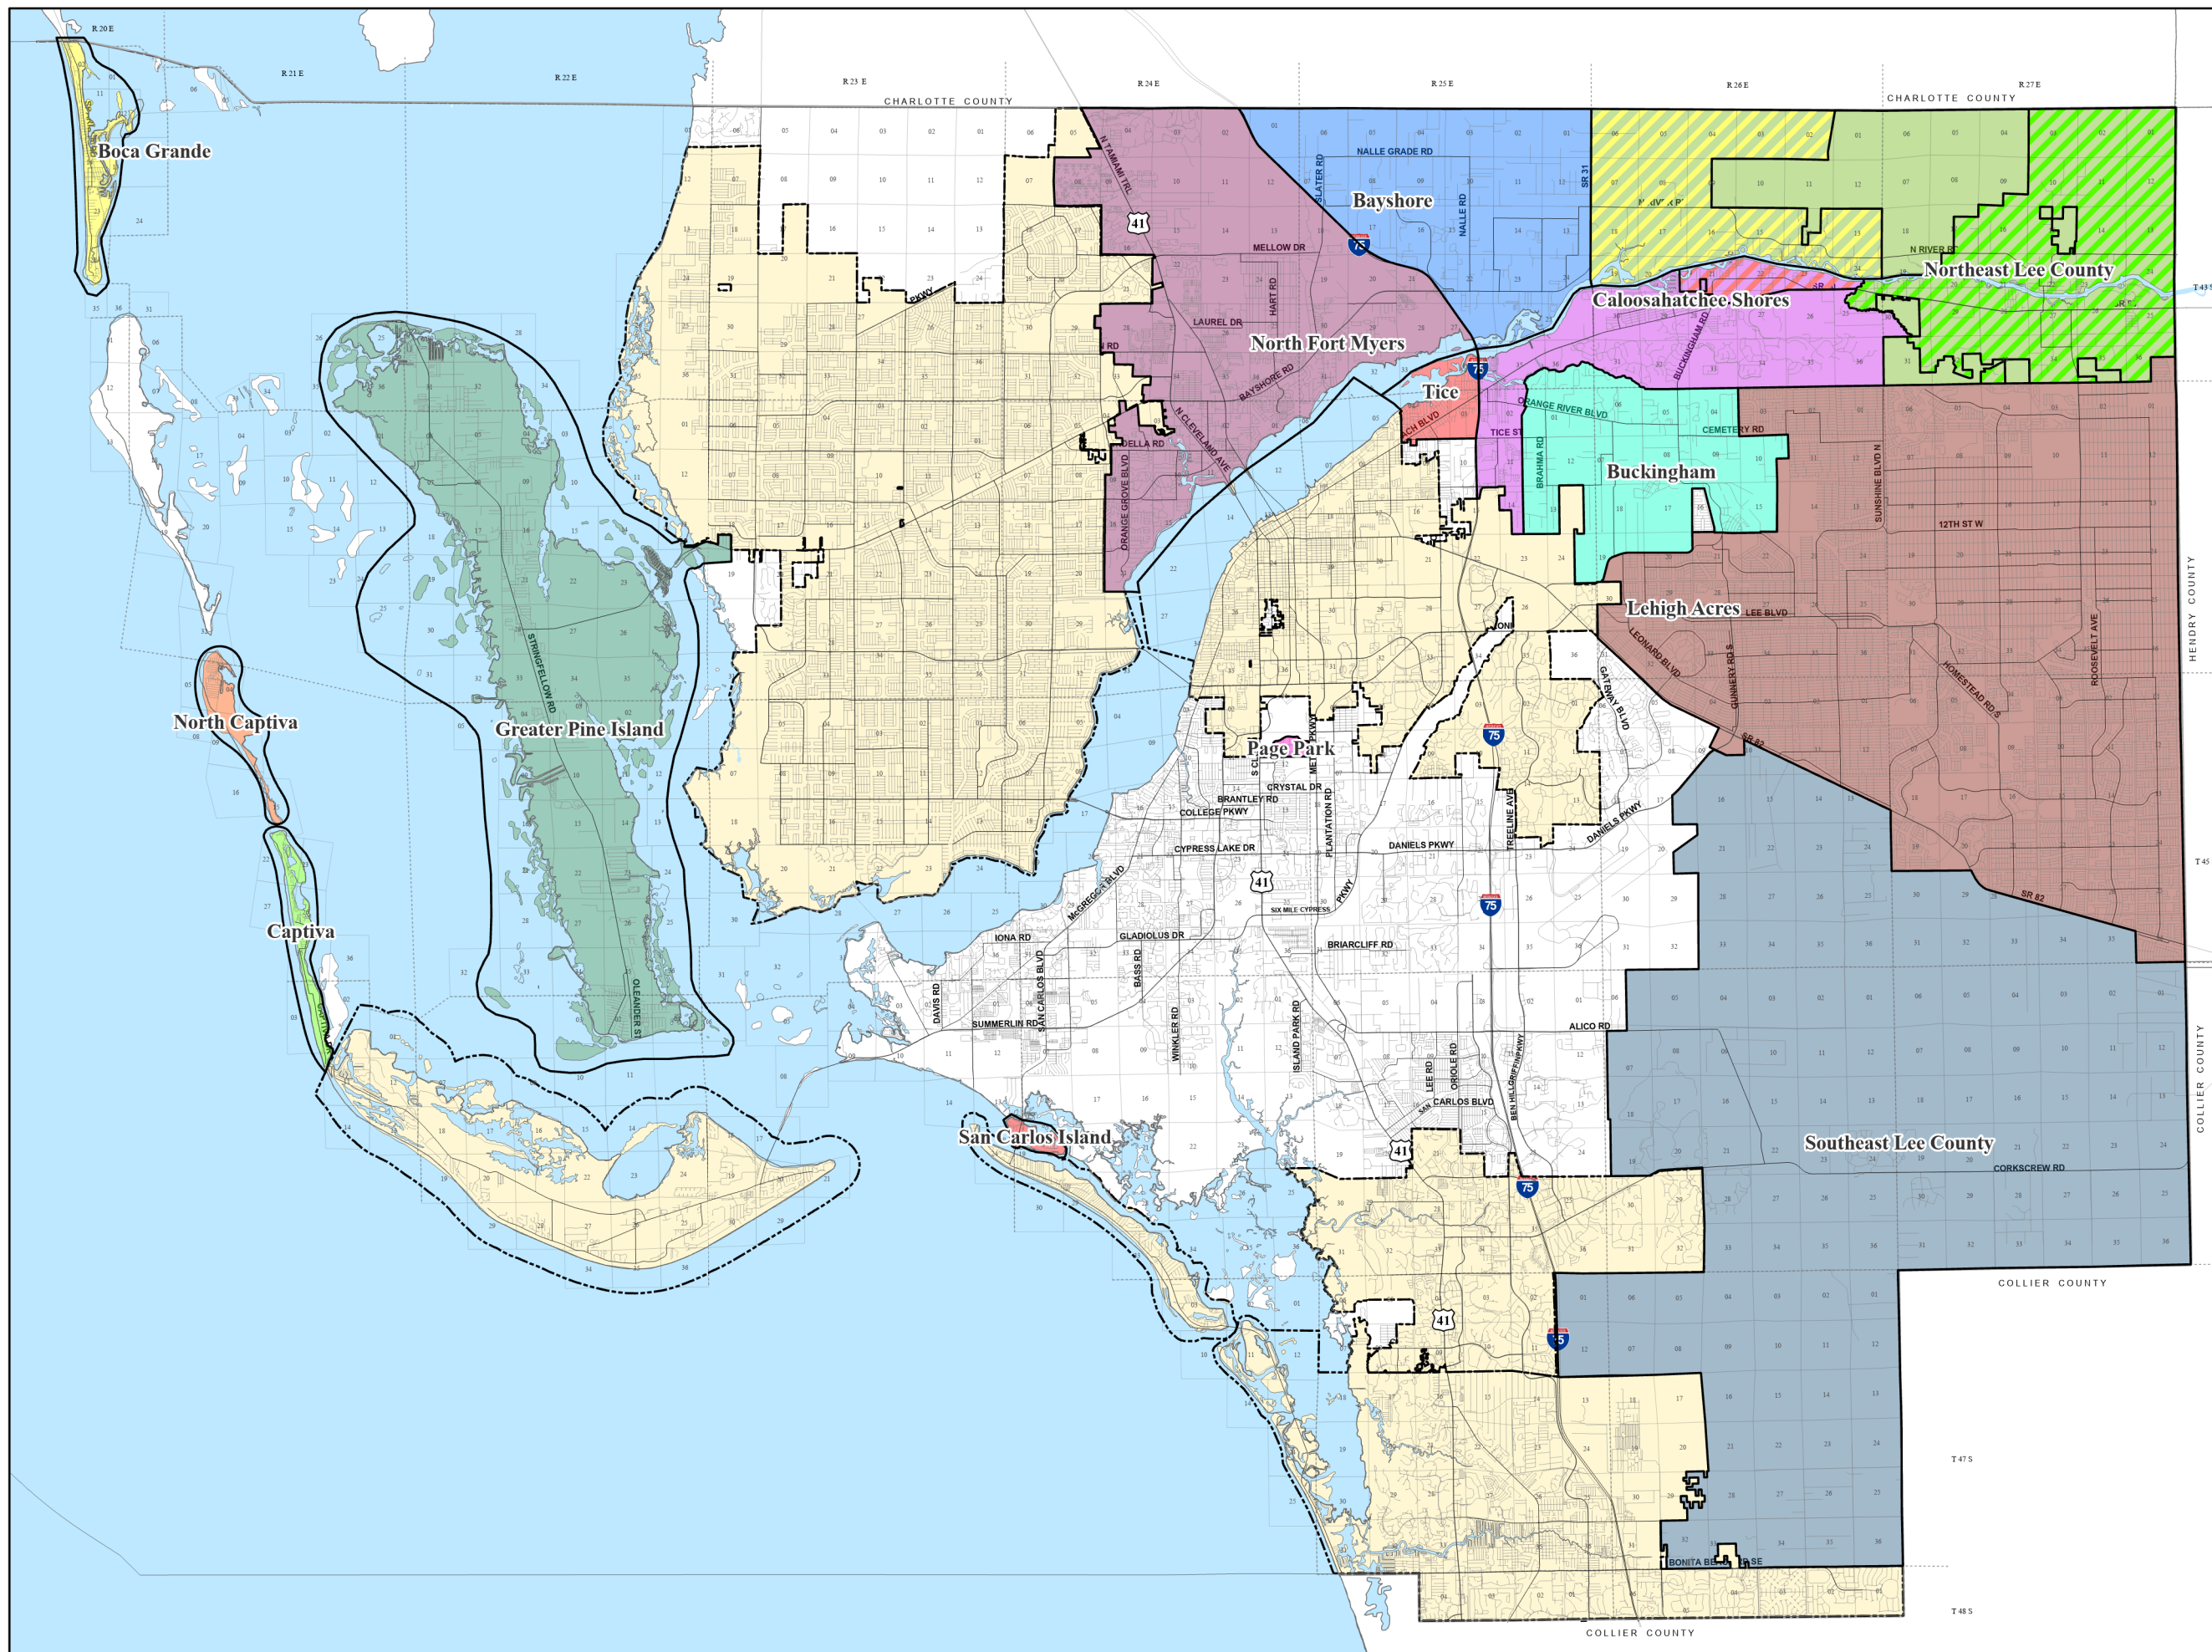

COMMUNITY PLANNING AREAS

- Boca Grande
- Bayshore
- Buckingham
- Caloosahatchee Shores
- Captiva
- Greater Pine Island
- Lehigh Acres
- North Captiva
- North Fort Myers
- Northeast Lee County
- Page Park
- San Carlos Island
- Southeast Lee County
- Tice
- Alva
- North Olga
- Olga
- City Limits

Ord. No. 89-02, 02-02, 03-01, 03-02, 03-04, 03-21, 07-09, 08-05, 09-07, 09-08, 09-09, 09-10, 09-11, 10-16, 11-14, 11-21, 11-24, 17-10, 17-23, 18-18

Map Generated: November 2021
City limits current to date of map generation