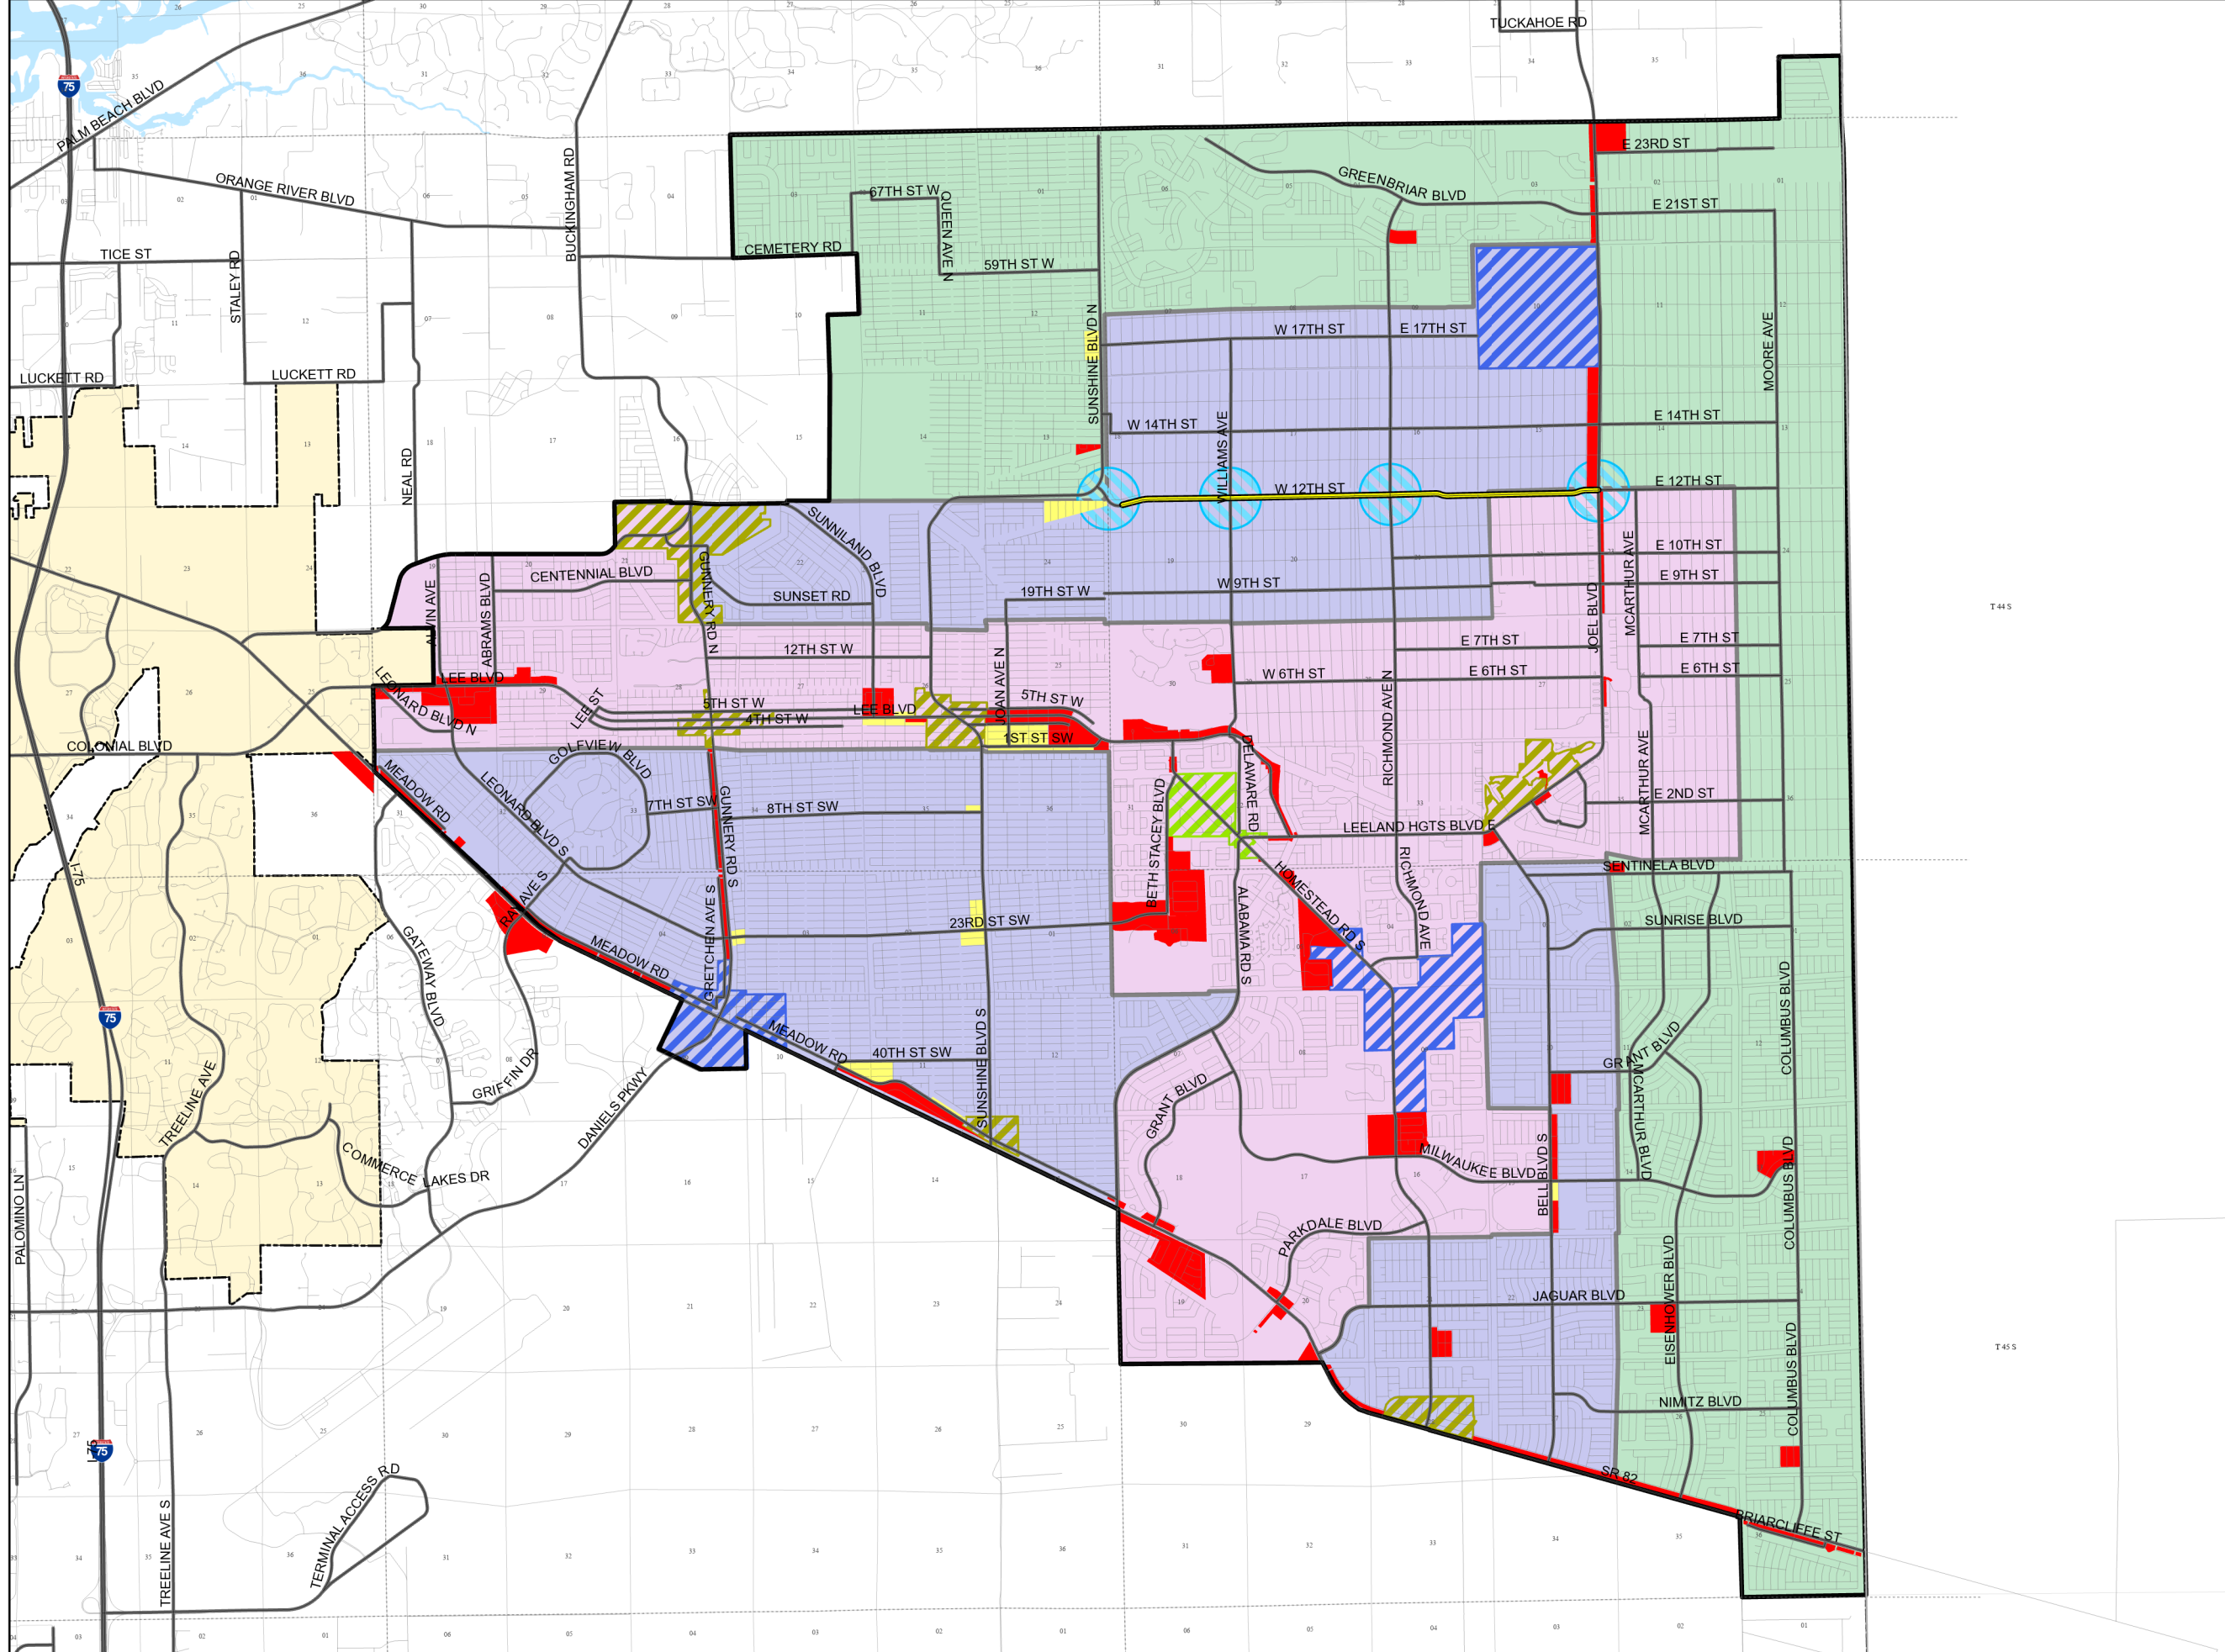

# LEHIGH ACRES COMMUNITY PLAN OVERLAY

### Specialized Mixed Use Nodes

- Downtown
- Community Mixed Use Activity Center
- Neighborhood Mixed Use Activity Center
- Potential Mixed Use Activity Center

### Lehigh Acres Tiers

- Tier 1
- Tier 2
- Tier 3

- Lehigh Acres Planning Community
- 12th Street/Luckett Road Connection
- City Limits

Ord. No. 10-16

Map Generated: November 2021  
City limits current to date of map generation

**Lee Plan Map 2-B**