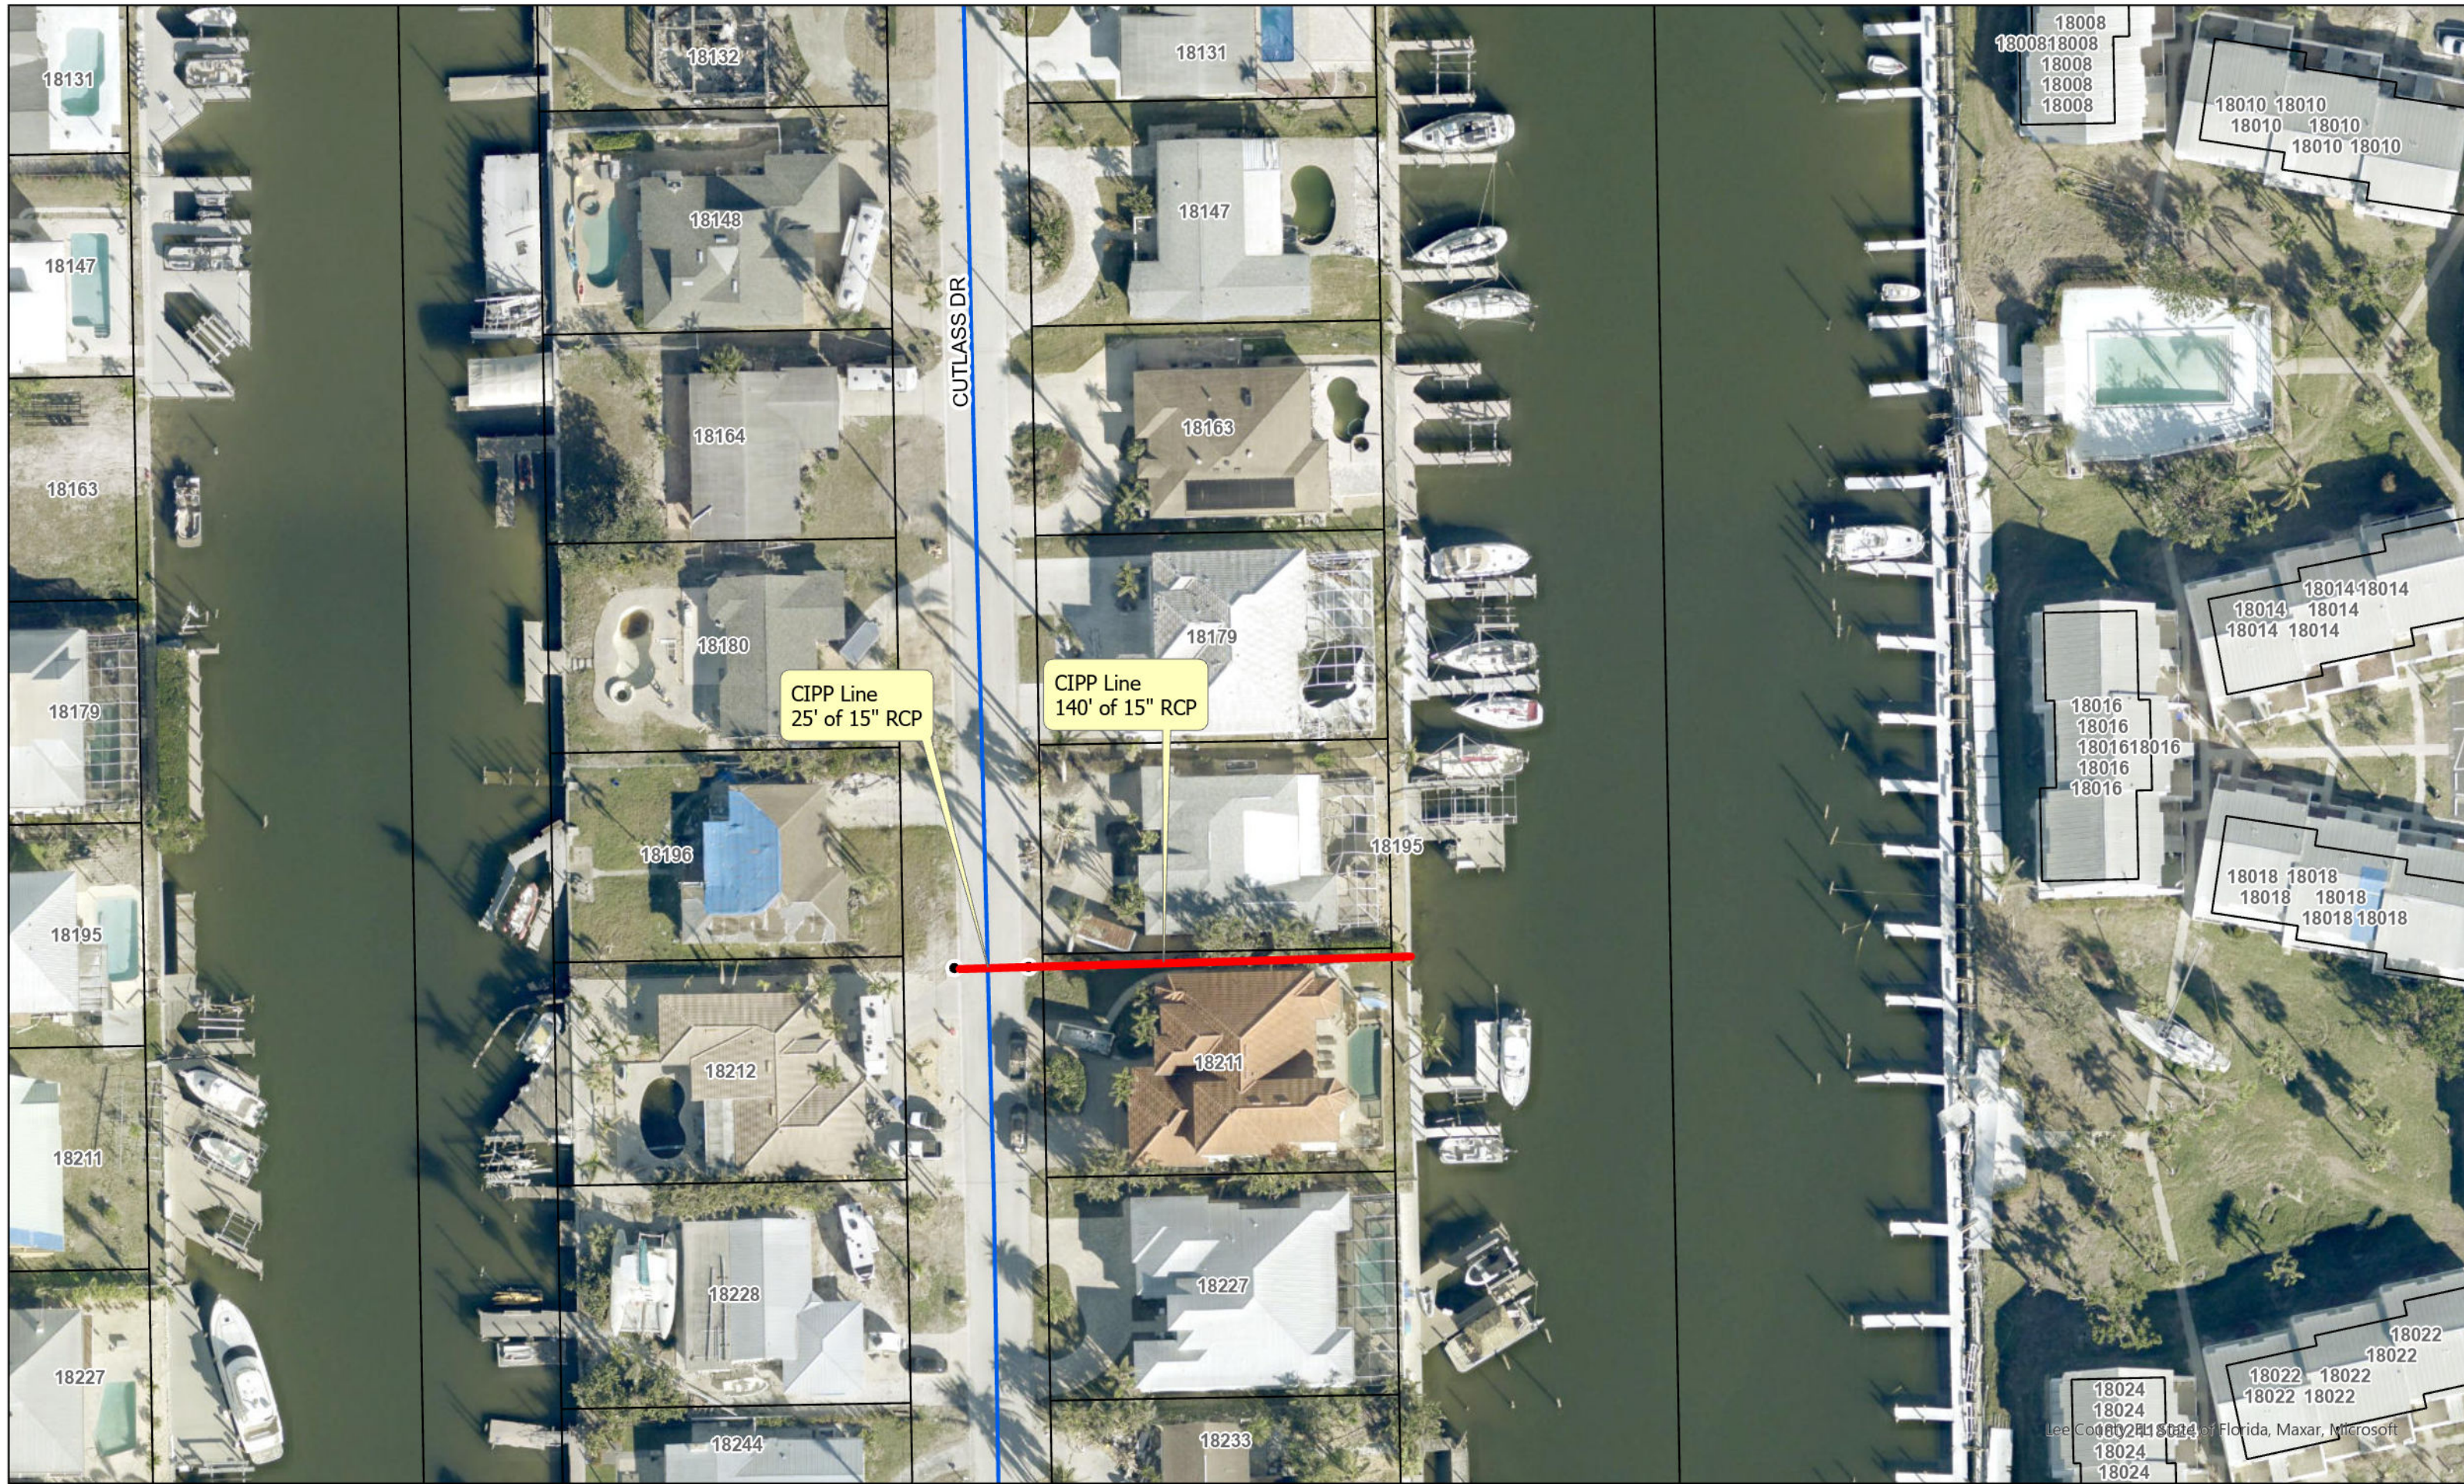

0 65 130 260 Feet

2292 Sapodilla Ln. Saint James

2616 Bridgeview St. Matlacha

3039 Cussell Dr.
Saint James City

CIPP Line 130' of 15" RCP

4982 Sandpiper Dr. Saint James

0 25 50 100 Feet

6936 Old Whiskey Creek Dr.

CIPP Line
115' x 15" CMP

BOUGAINVILLEA LN

0 25 50 100 Feet

11350 Bougainvillea Ln. FM Beach

11601 Dogwood Ln
Fort Myers Beach, FL 33931

CIPP Line 118' of 15" CMP

18211 Cutlass Dr.