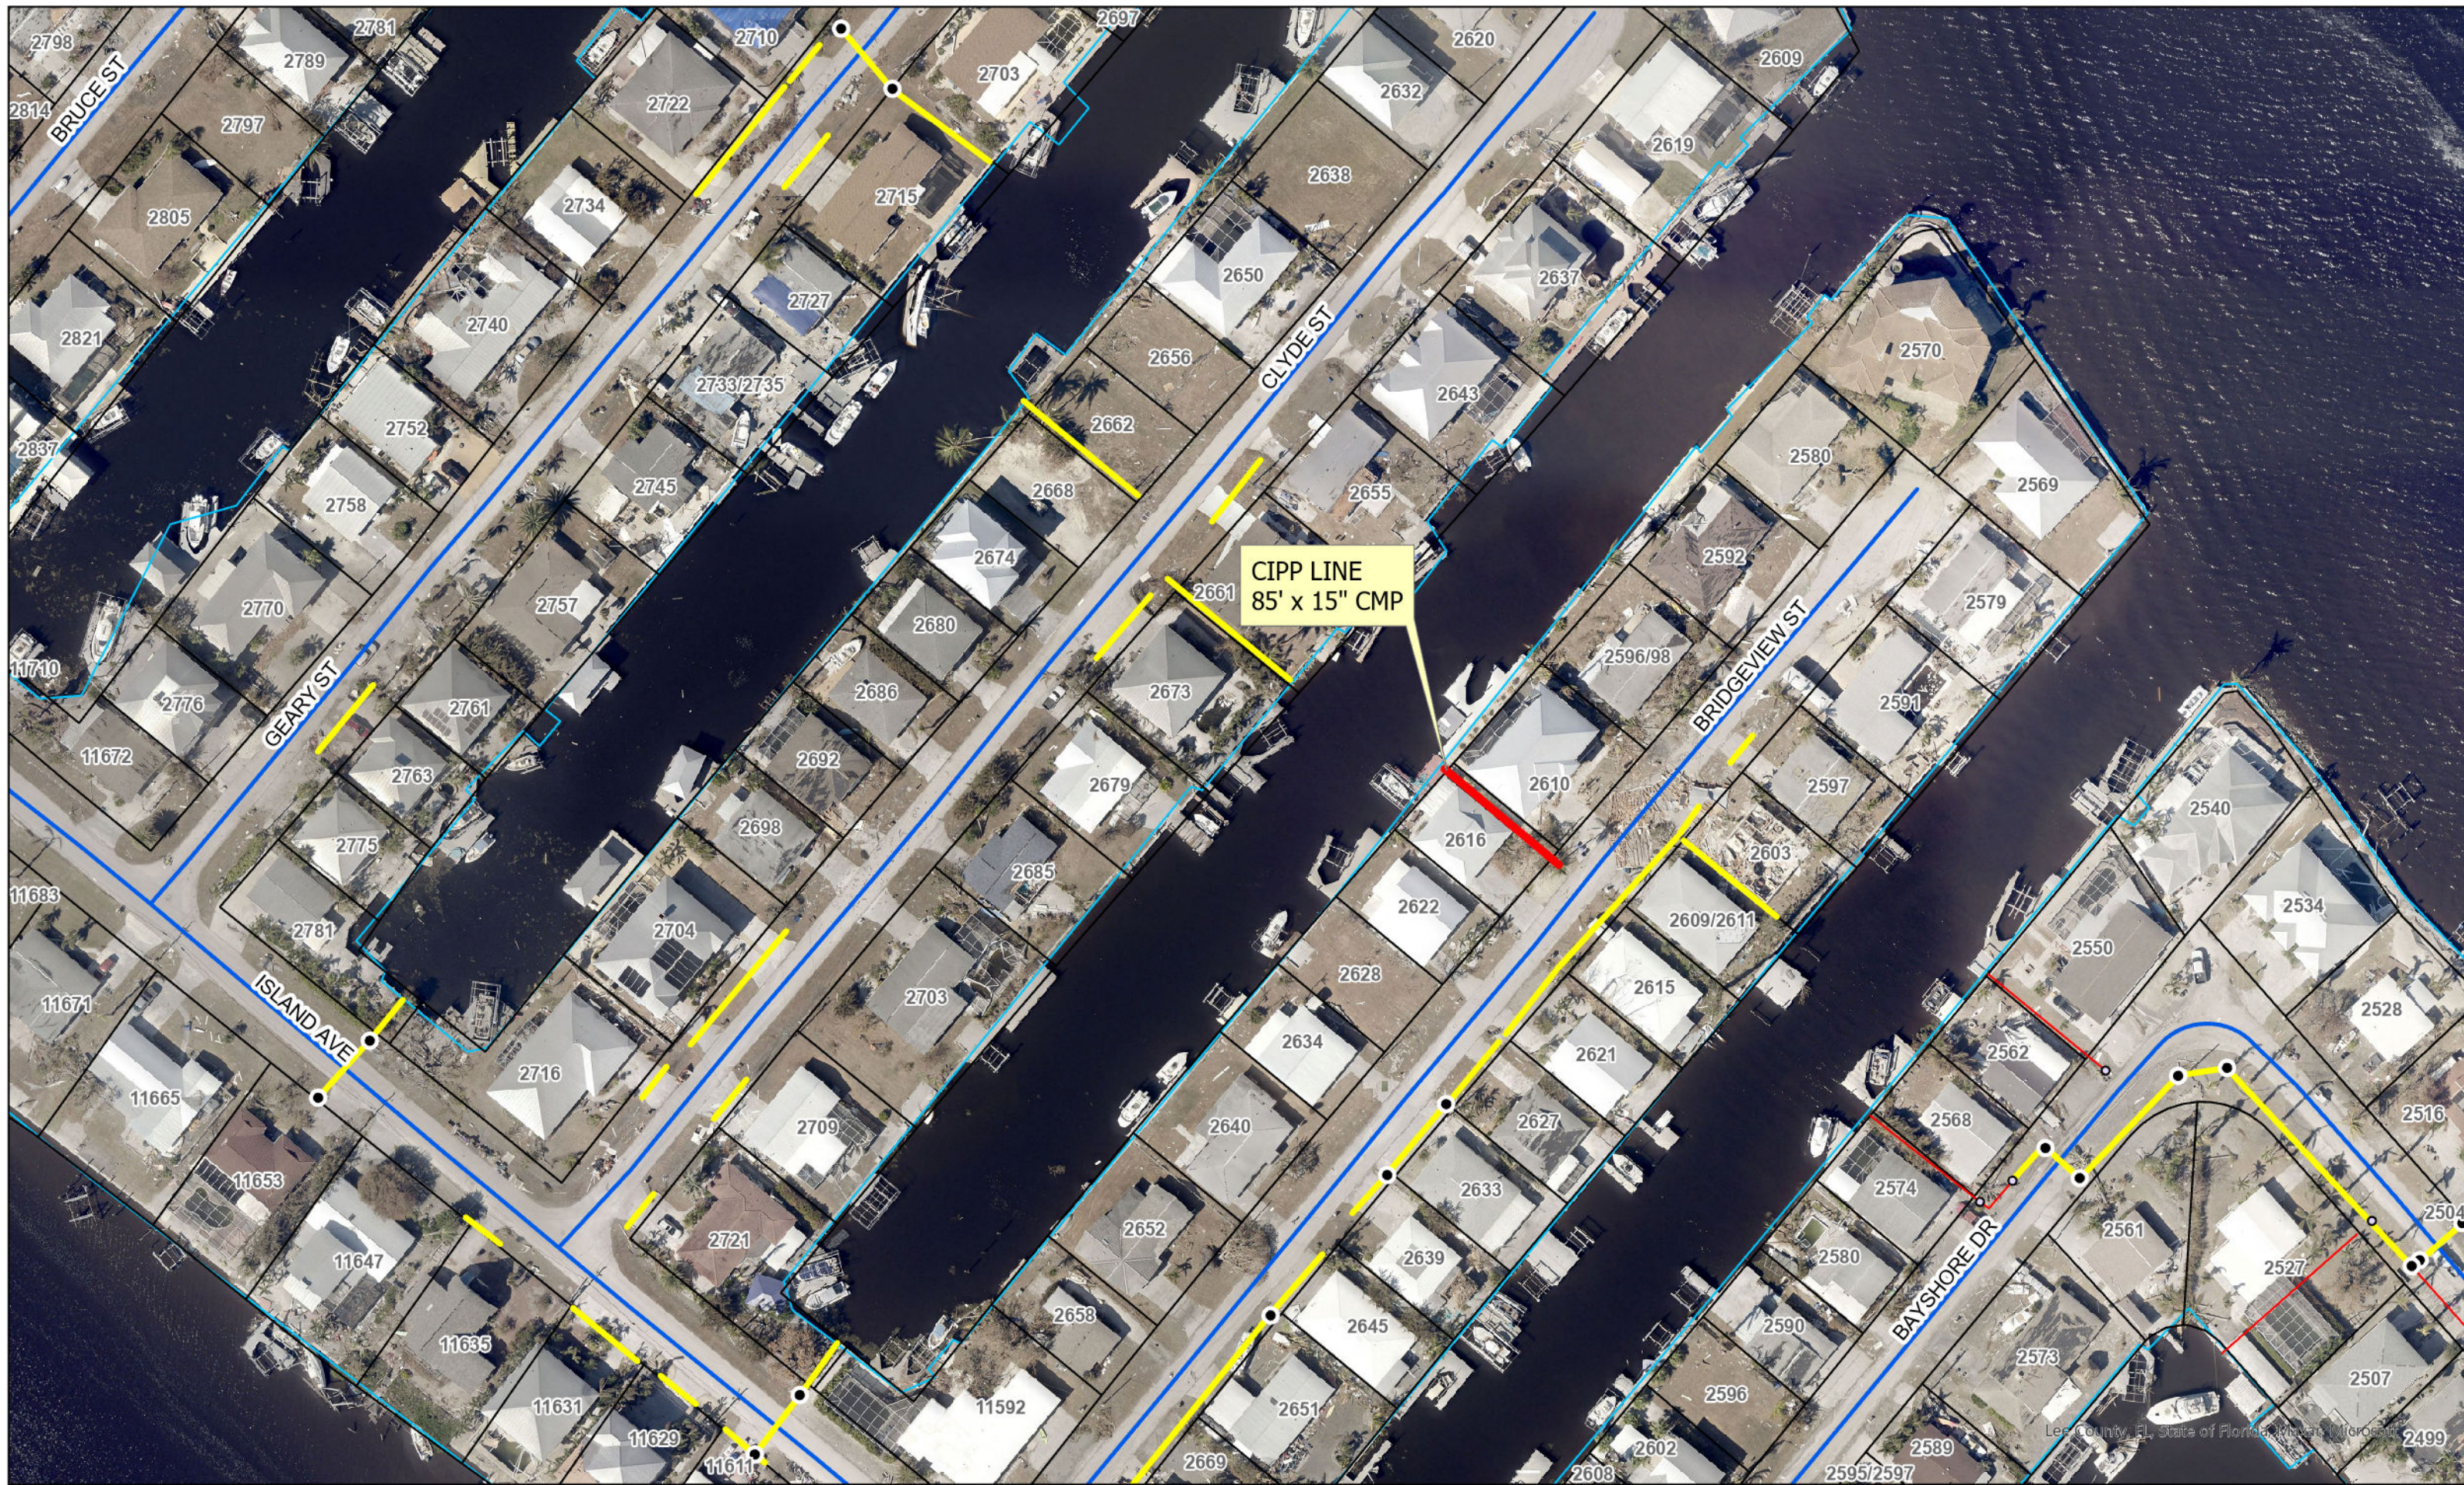

0 65 130 260 Feet

2292 Sapodilla Ln. Saint James

2616 Bridgeview St. Matlacha

3039 Cussell Dr.
Saint James City

CIPP Line 130' of 15" RCP

4982 Sandpiper Dr. Saint James

0 25 50 100 Feet

6936 Old Whiskey Creek Dr.

CIPP Line
115' x 15" CMP

BOUGAINVILLEA LN

0 25 50 100 Feet

11350 Bougainvillea Ln. FM Beach

11601 Dogwood Ln
Fort Myers Beach, FL 33931

CIPP Line 118' of 15" CMP

18211 Cutlass Dr.