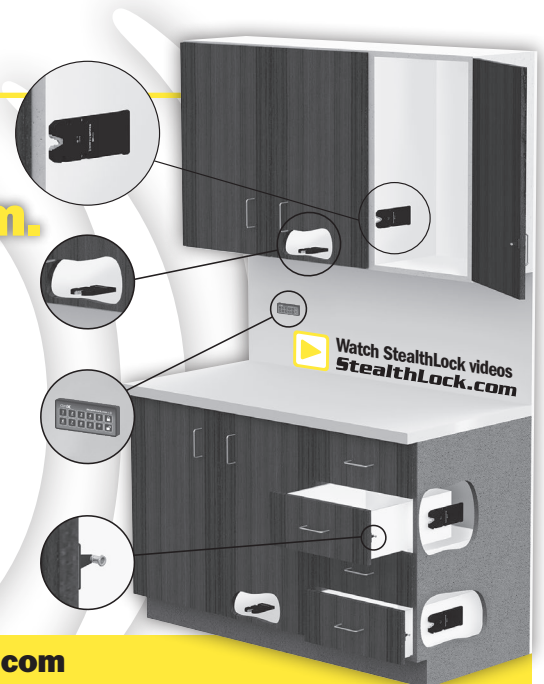

StealthLock)))

The StealthLock[®] is a keyless, invisible cabinet locking system.

Perfect for wood applications in Education, Healthcare, Office and other areas

- ➔ Radio frequency technology permits the transmitter pad to be stored anywhere - leaving no trace of visible hardware or signs of being secured
- ➔ Allows multiple wood cabinet doors or drawers to be locked from a single transmitter pad within a 15 ft. range
- ➔ Easy to install - takes fewer than 10 minutes