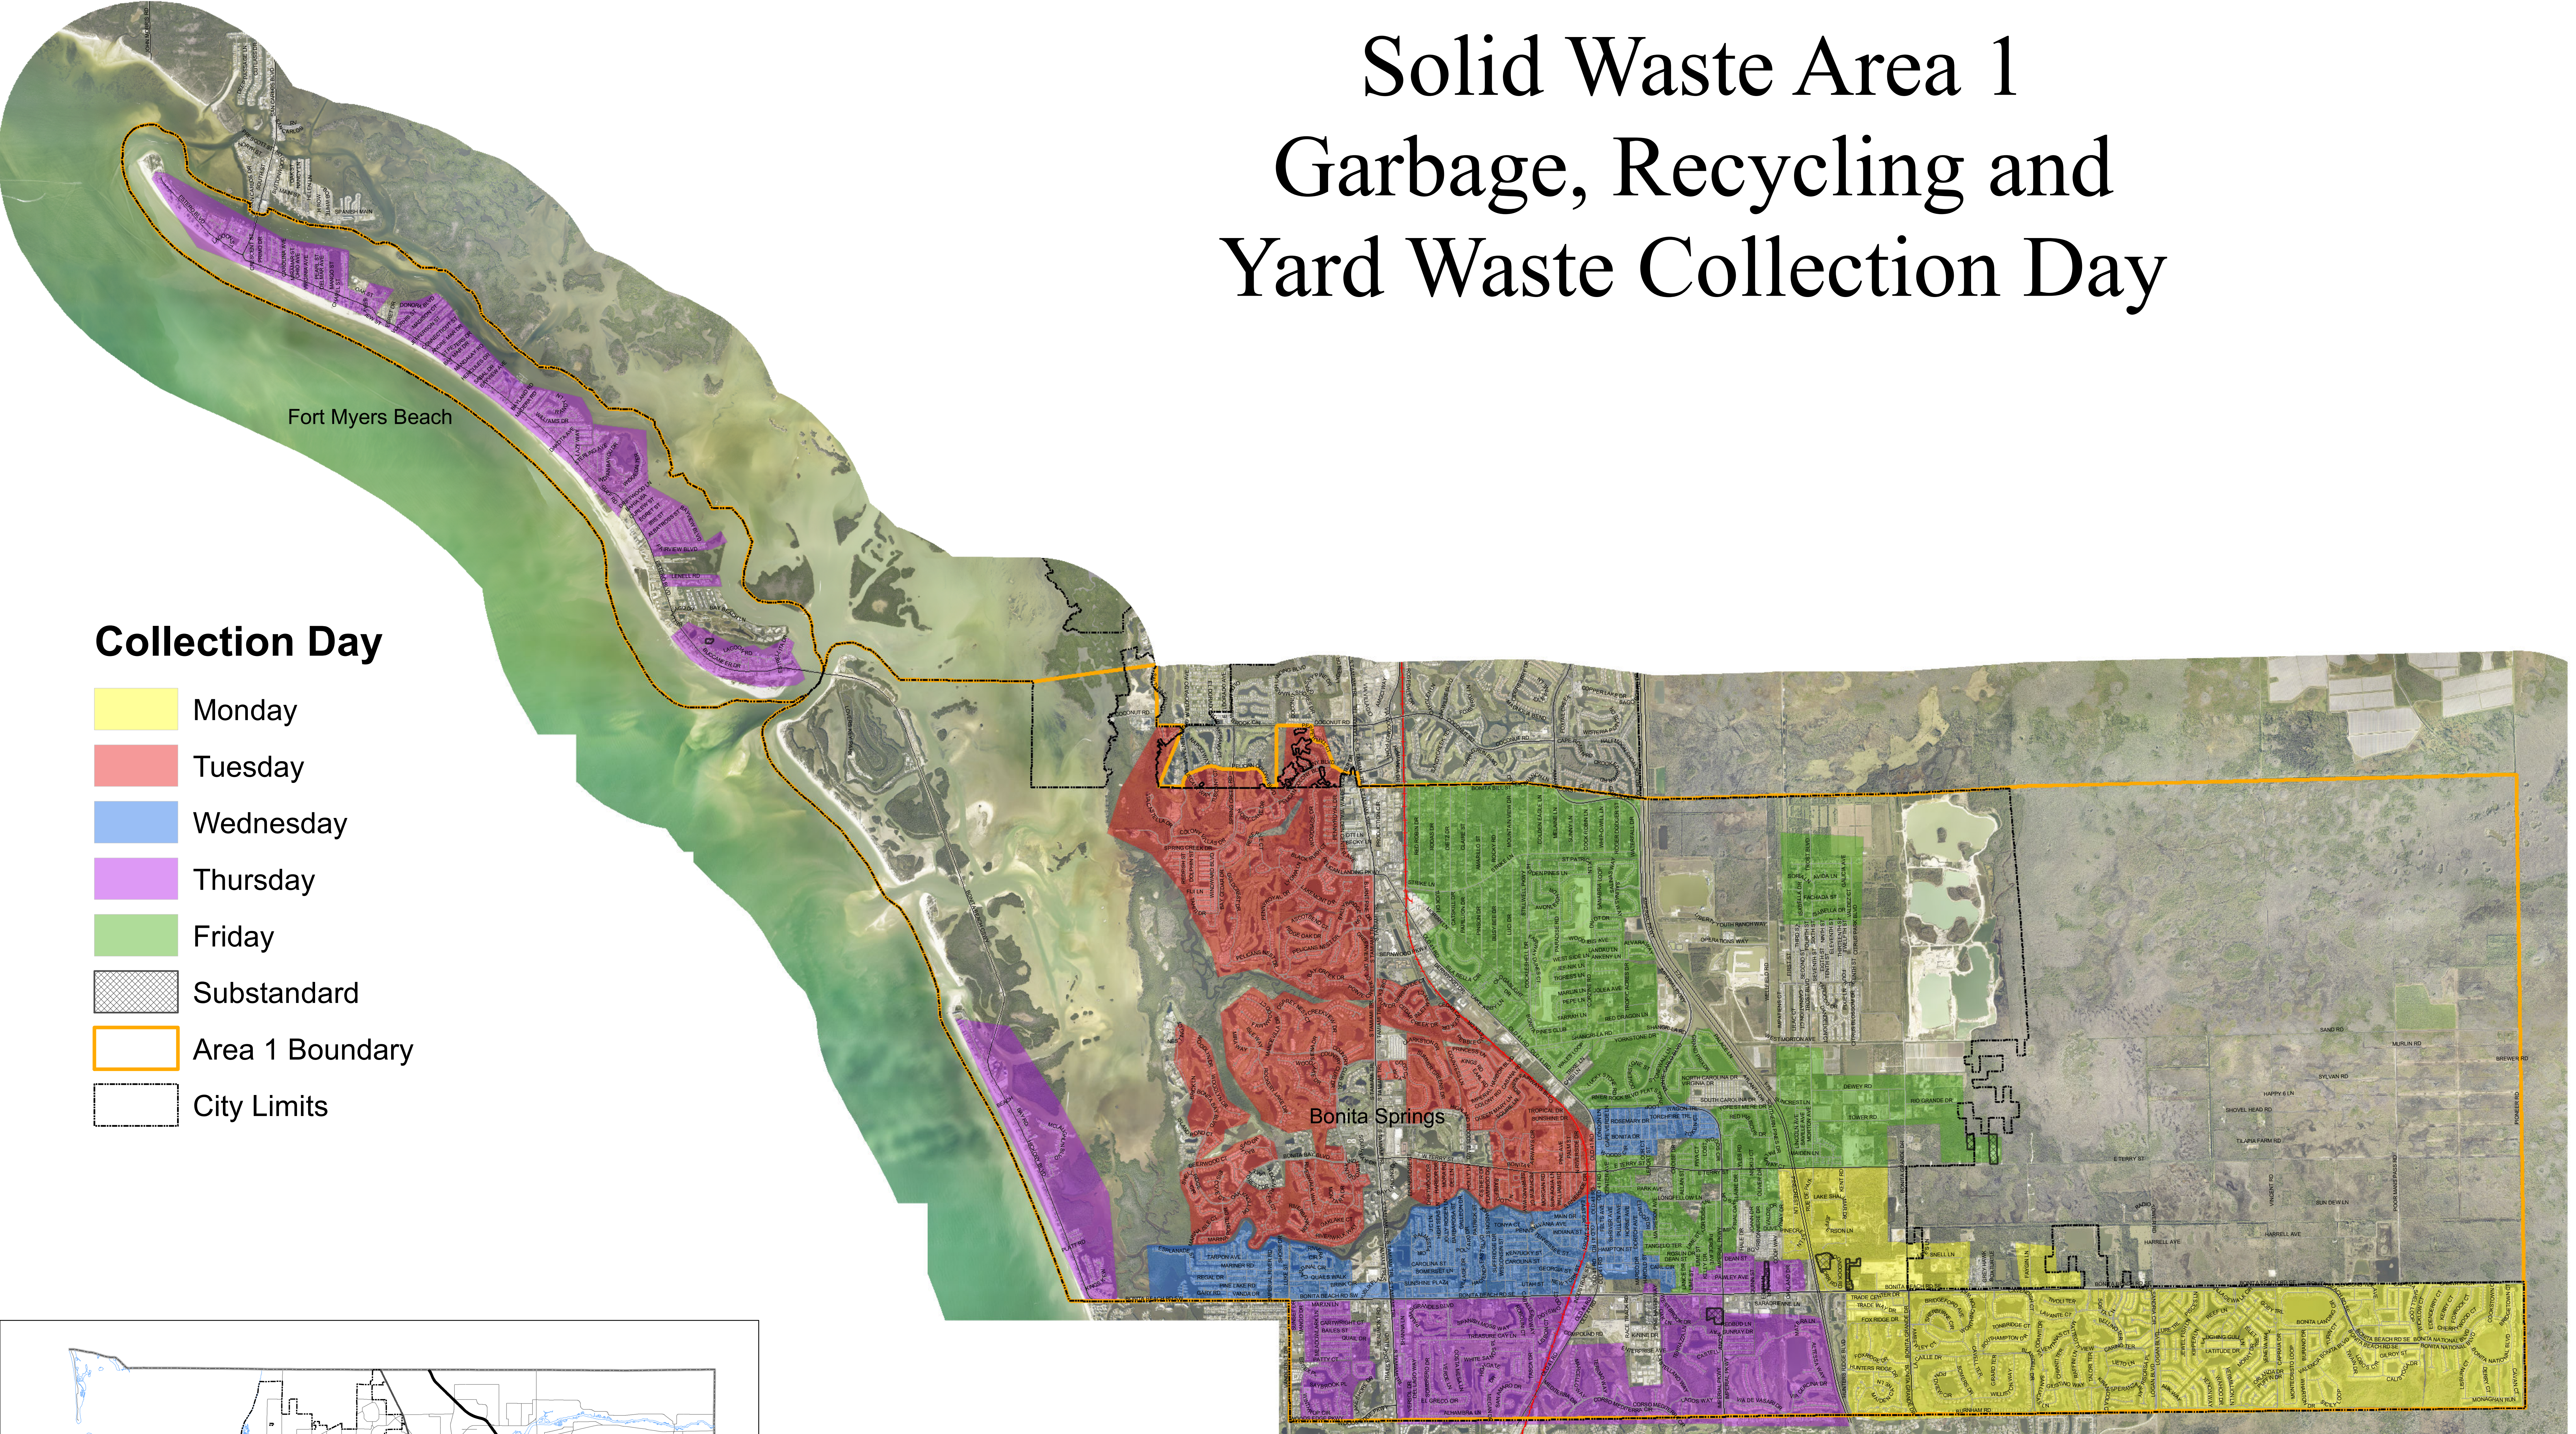

Solid Waste Area 1

Garbage, Recycling and Yard Waste Collection Day

Collection Day

- Monday
- Tuesday
- Wednesday
- Thursday
- Friday
- Substandard
- Area 1 Boundary
- City Limits