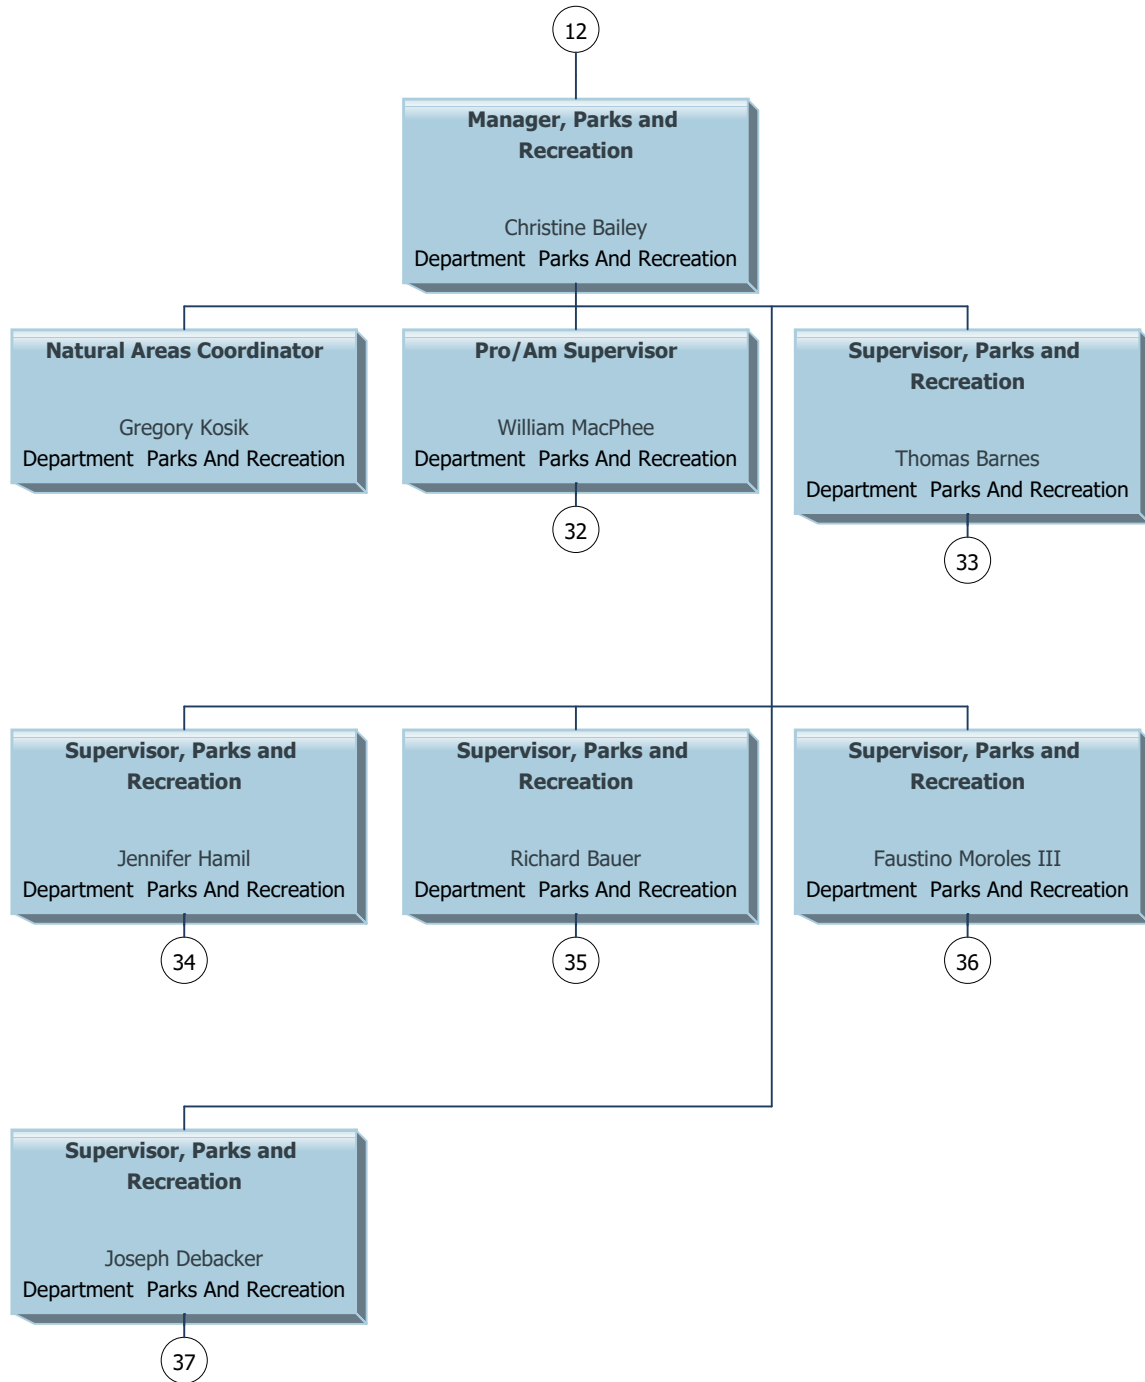

Lee County as of February 2024