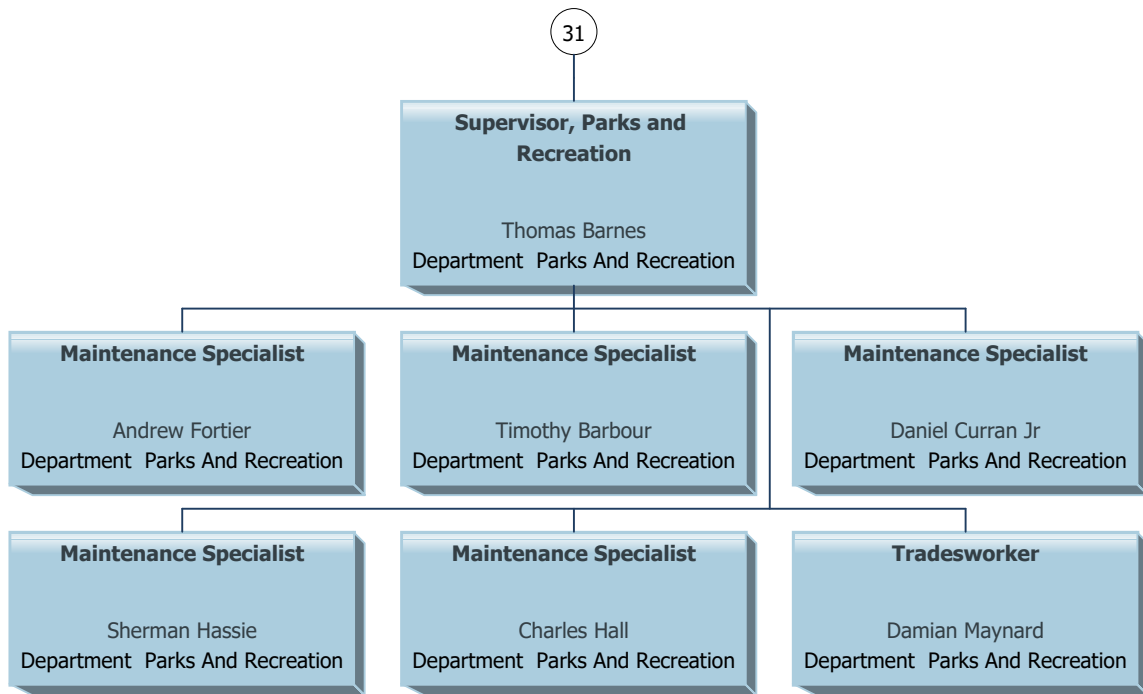

Lee County as of February 2024