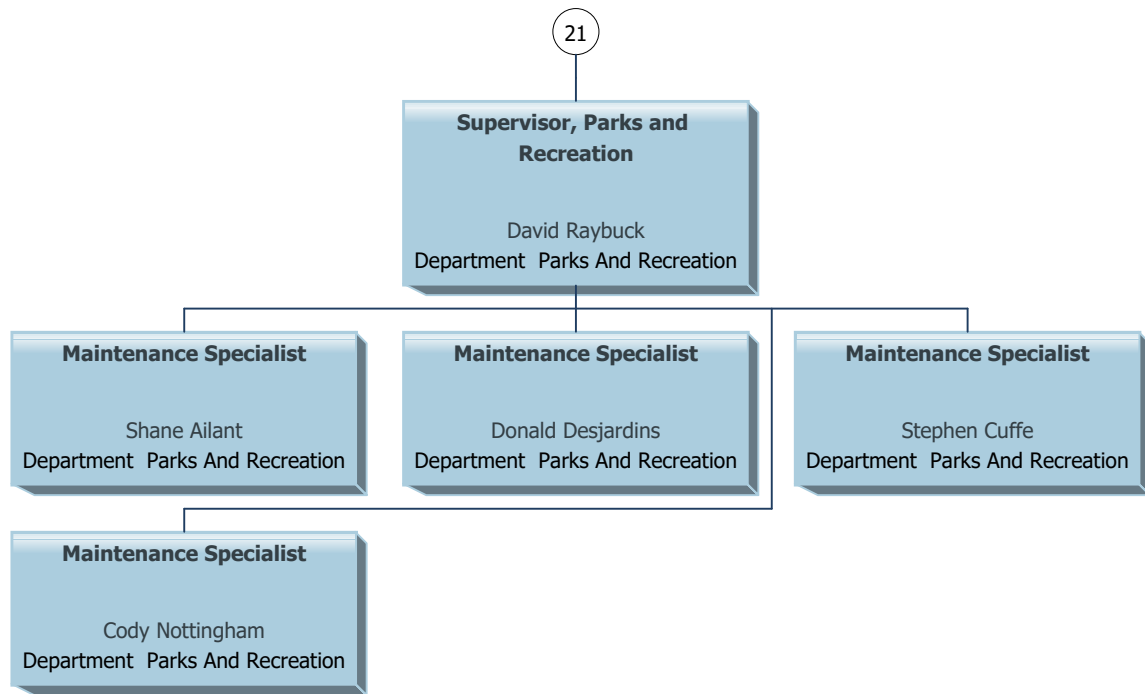

Lee County as of February 2024