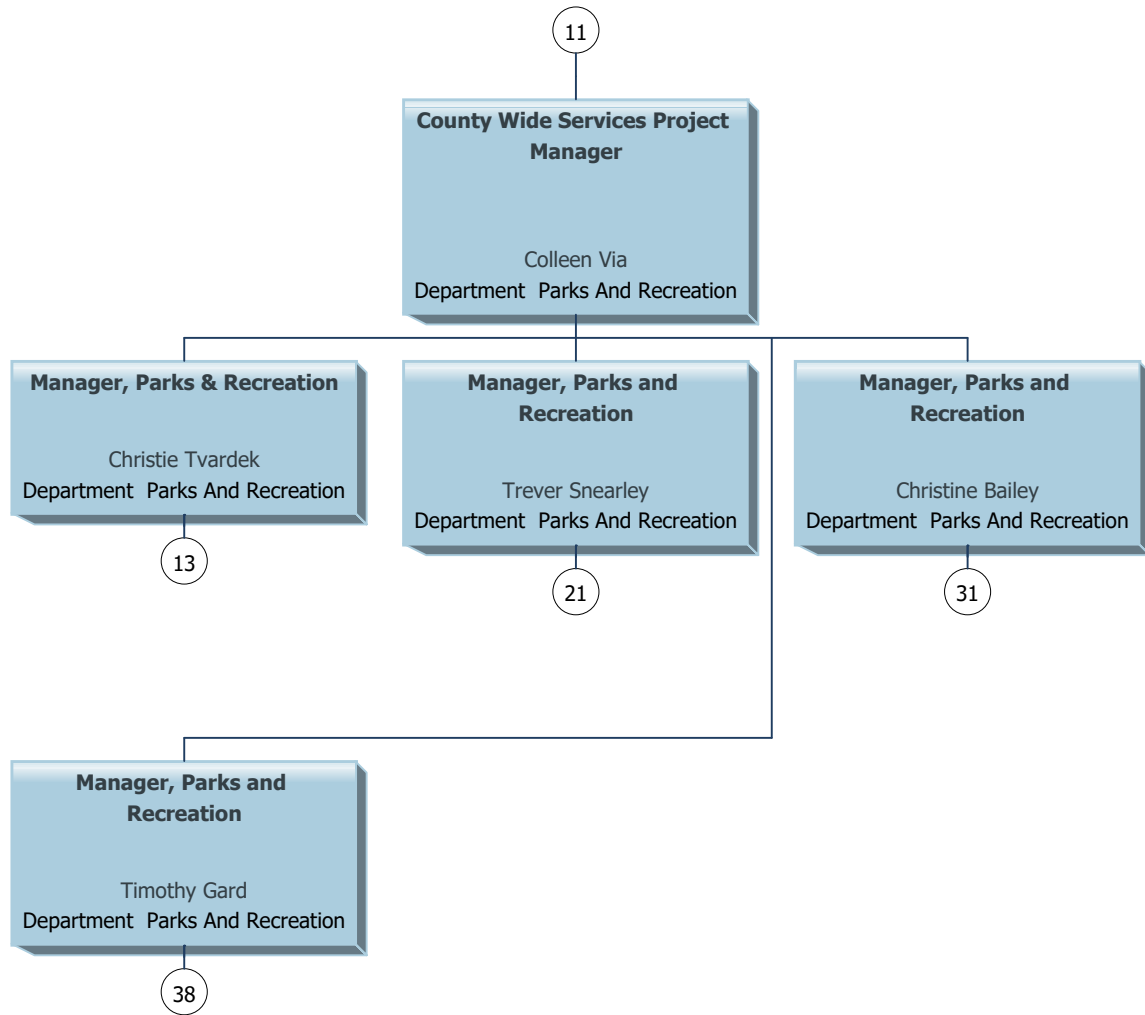

Lee County as of February 2024