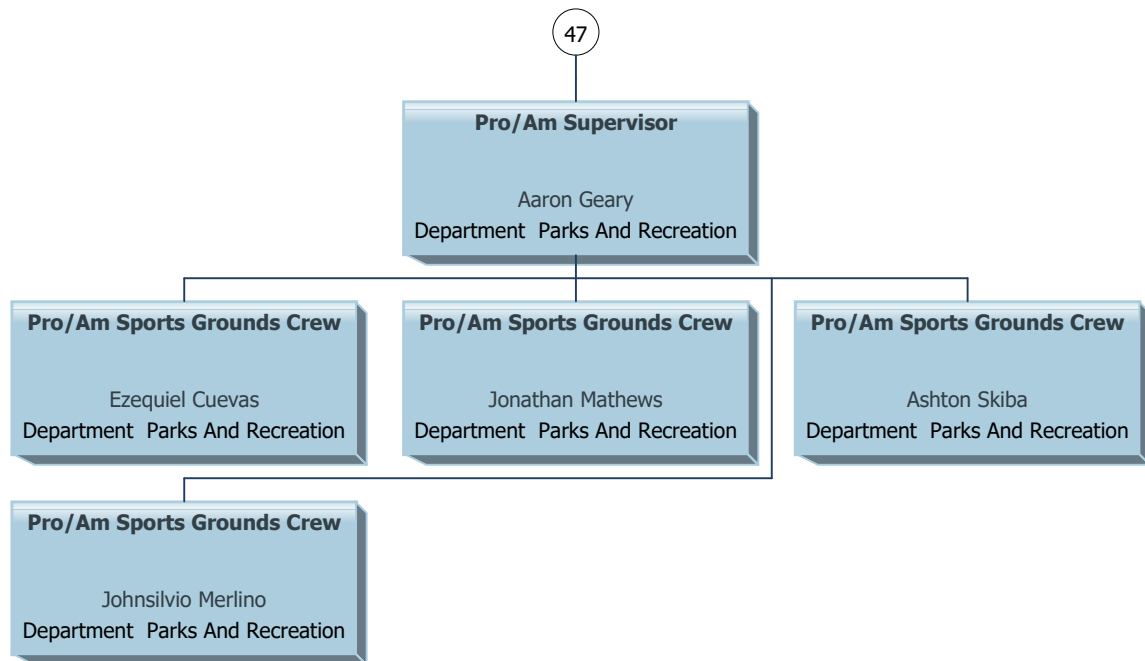

Lee County as of February 2024