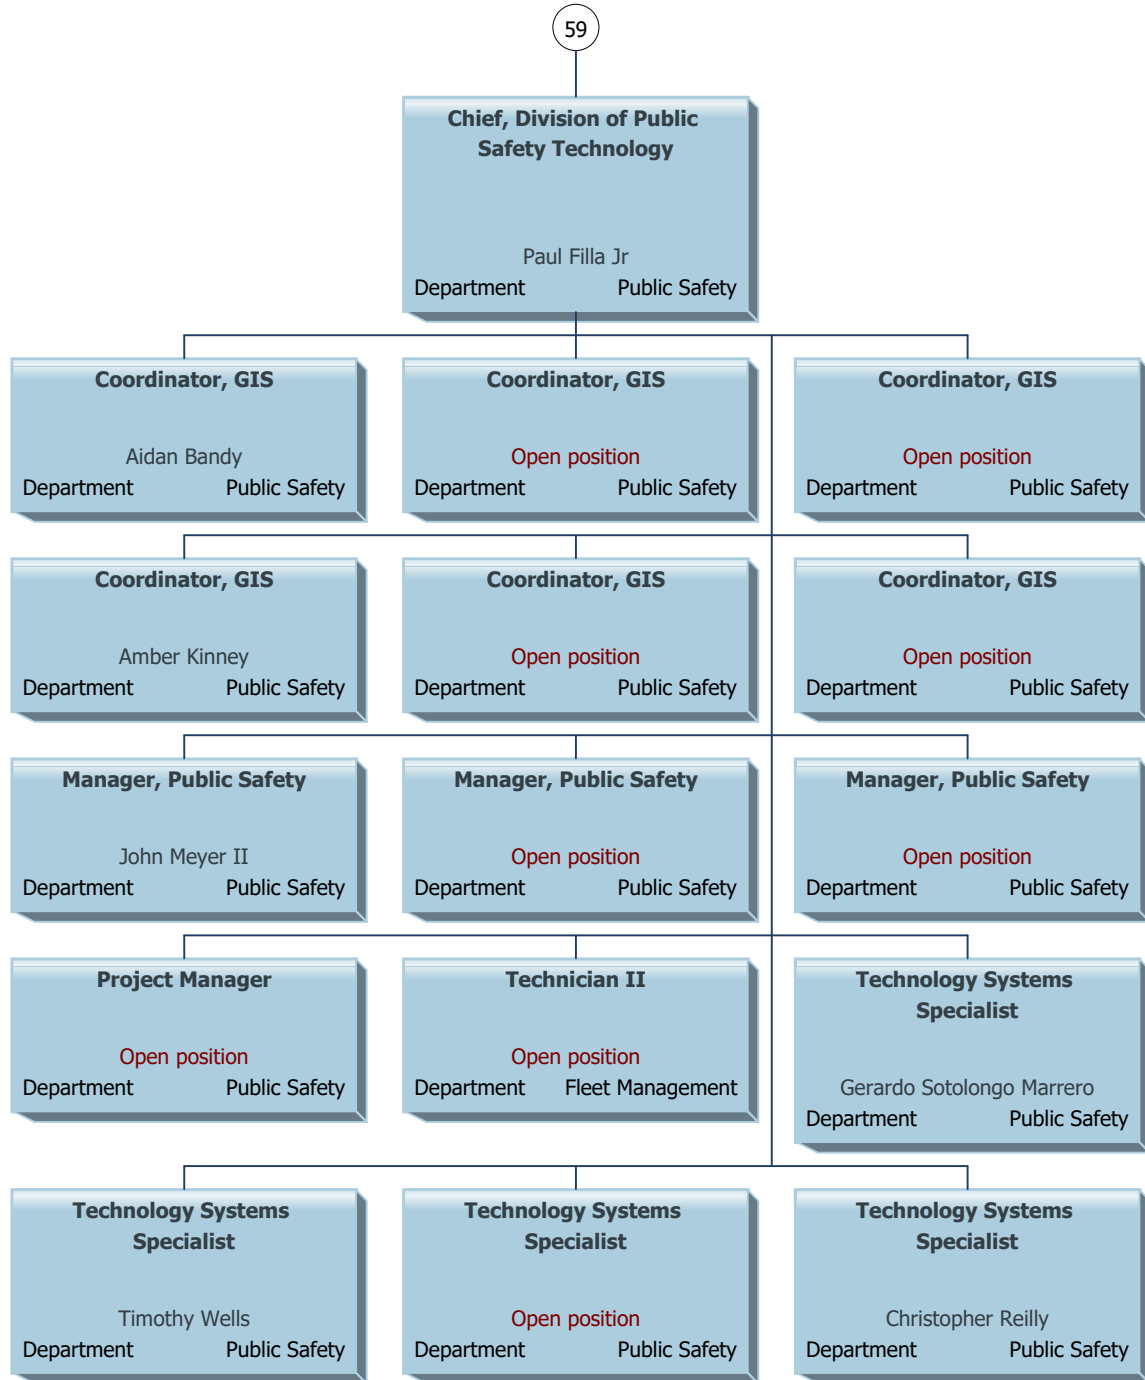

Lee County as of February 2024