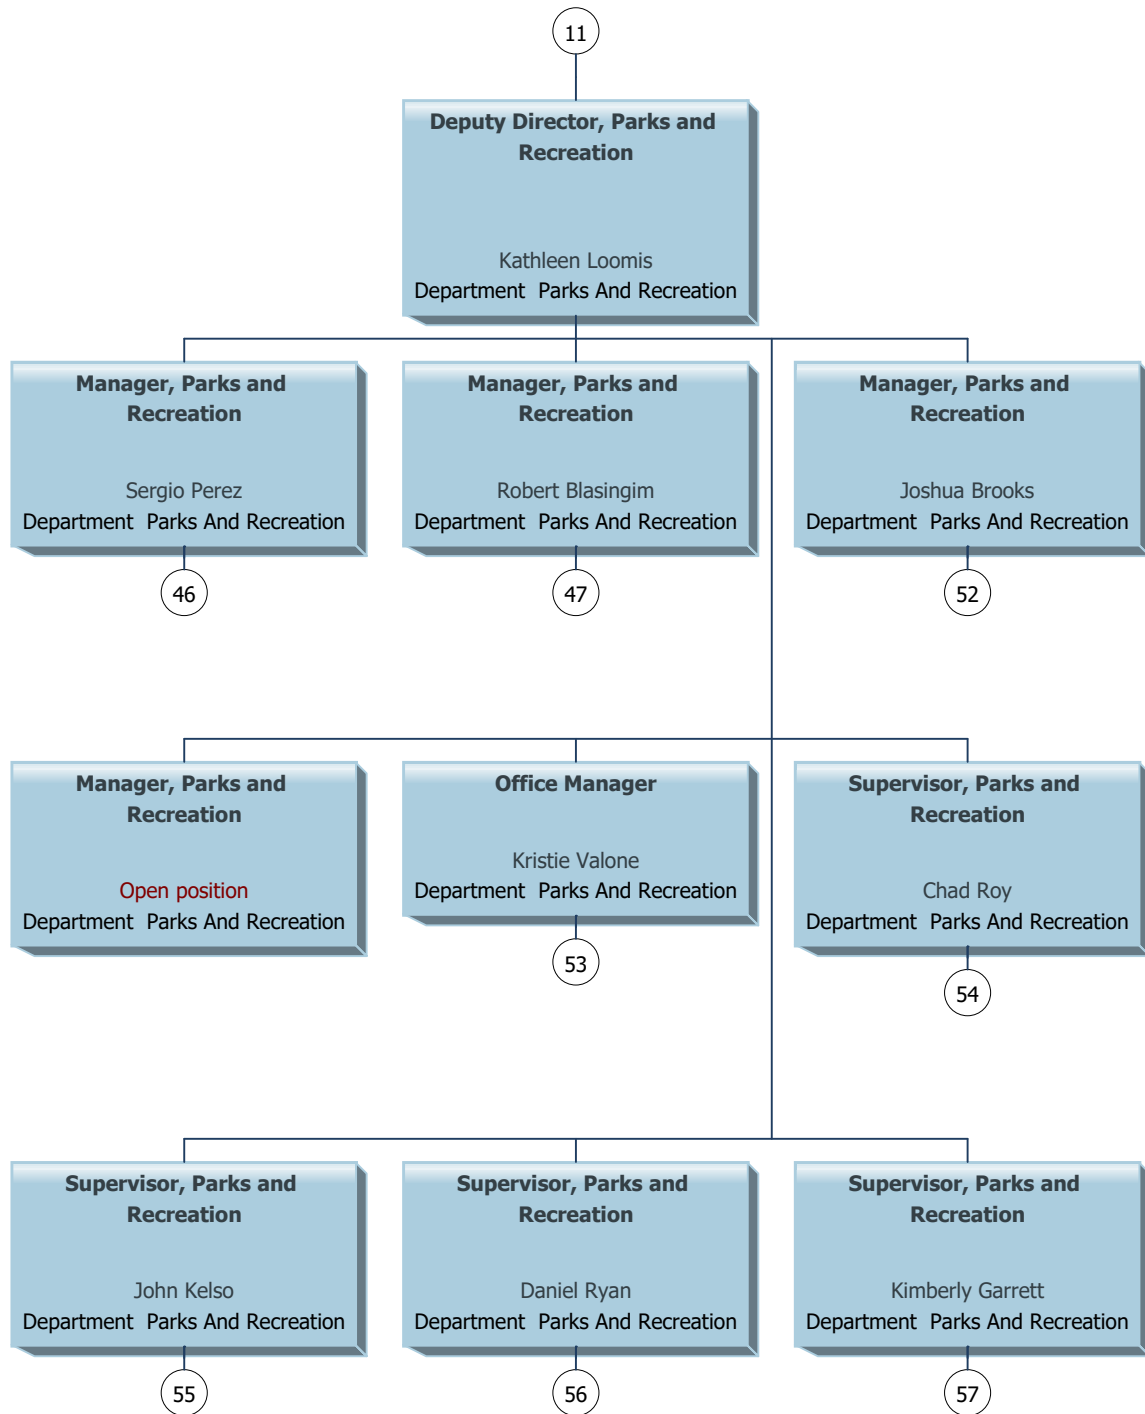

Lee County as of February 2024