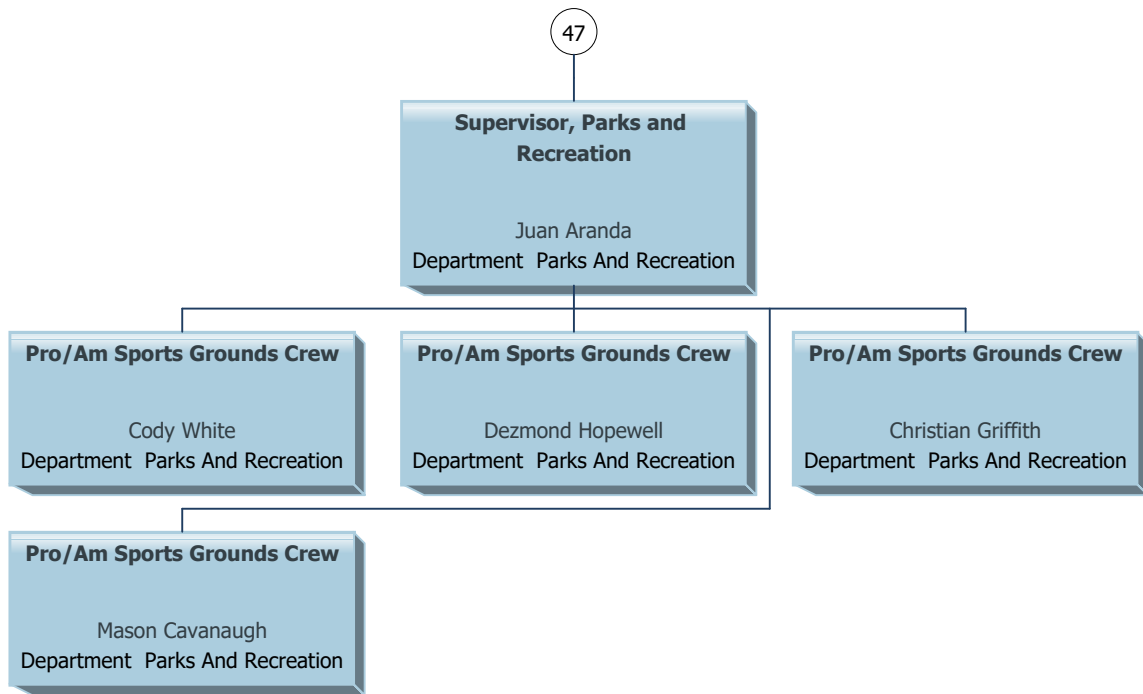

Lee County as of February 2024