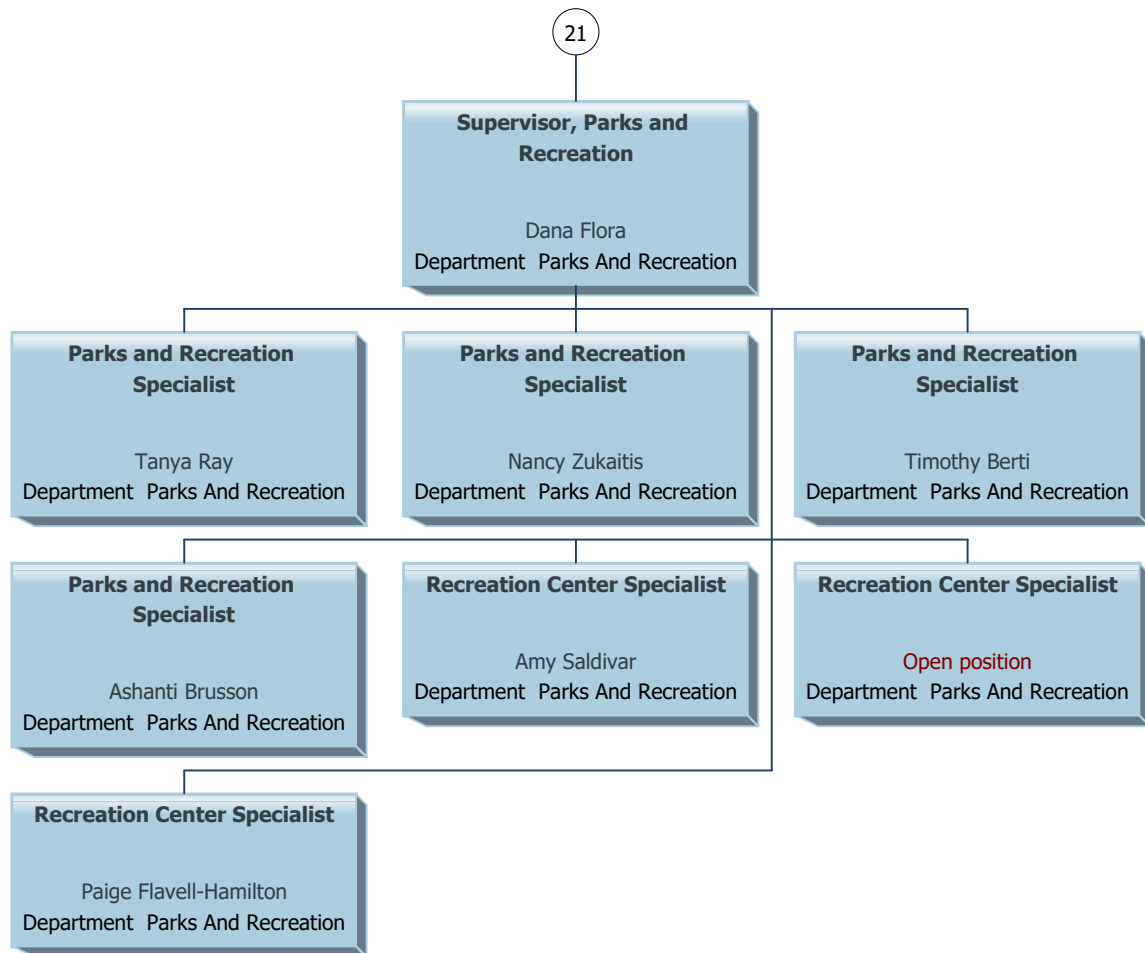

Lee County as of February 2024