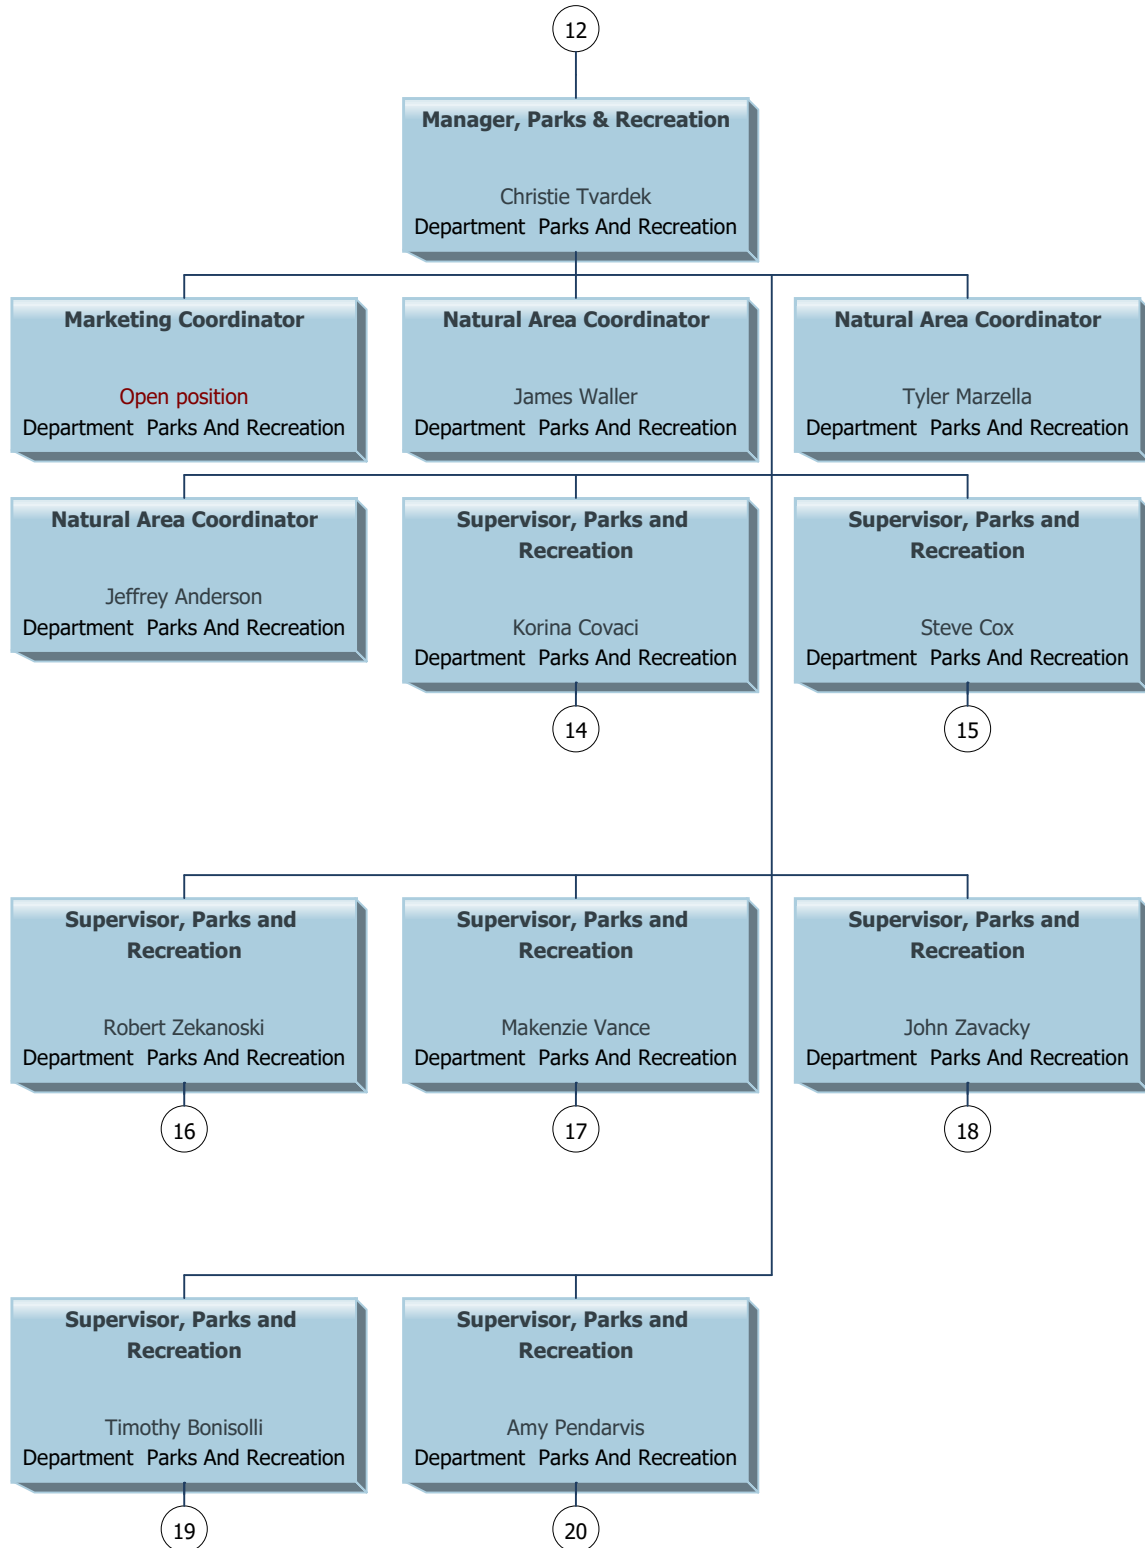

Lee County as of February 2024