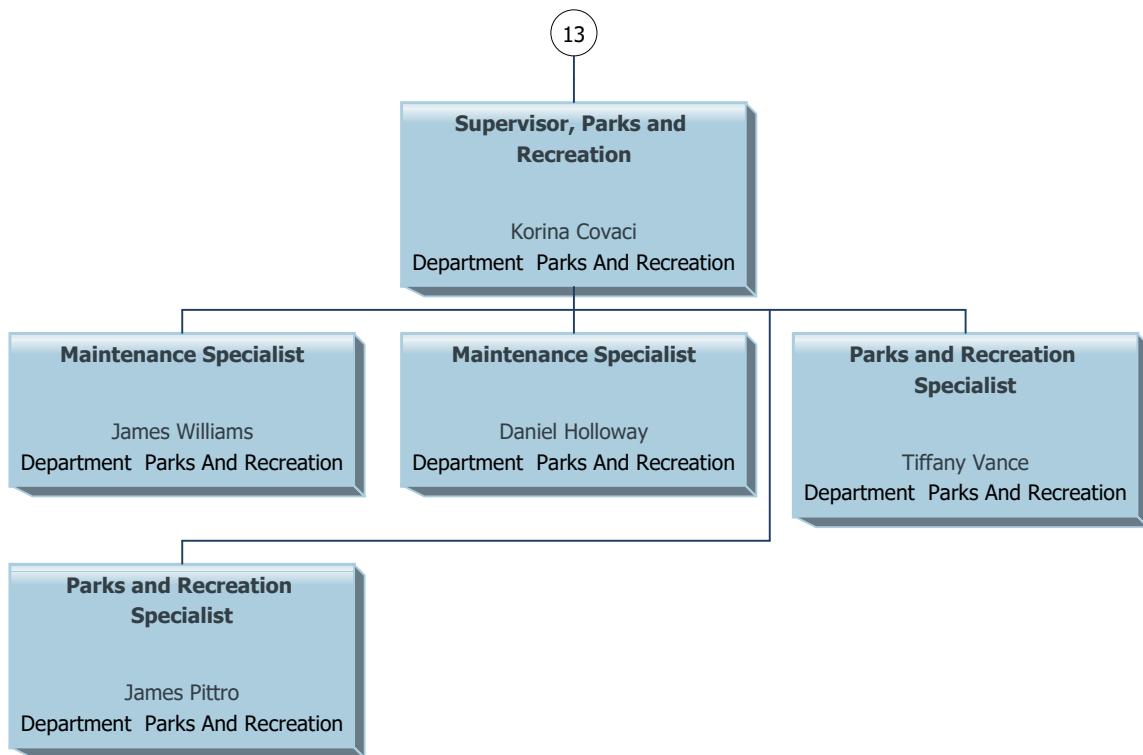

Lee County as of February 2024