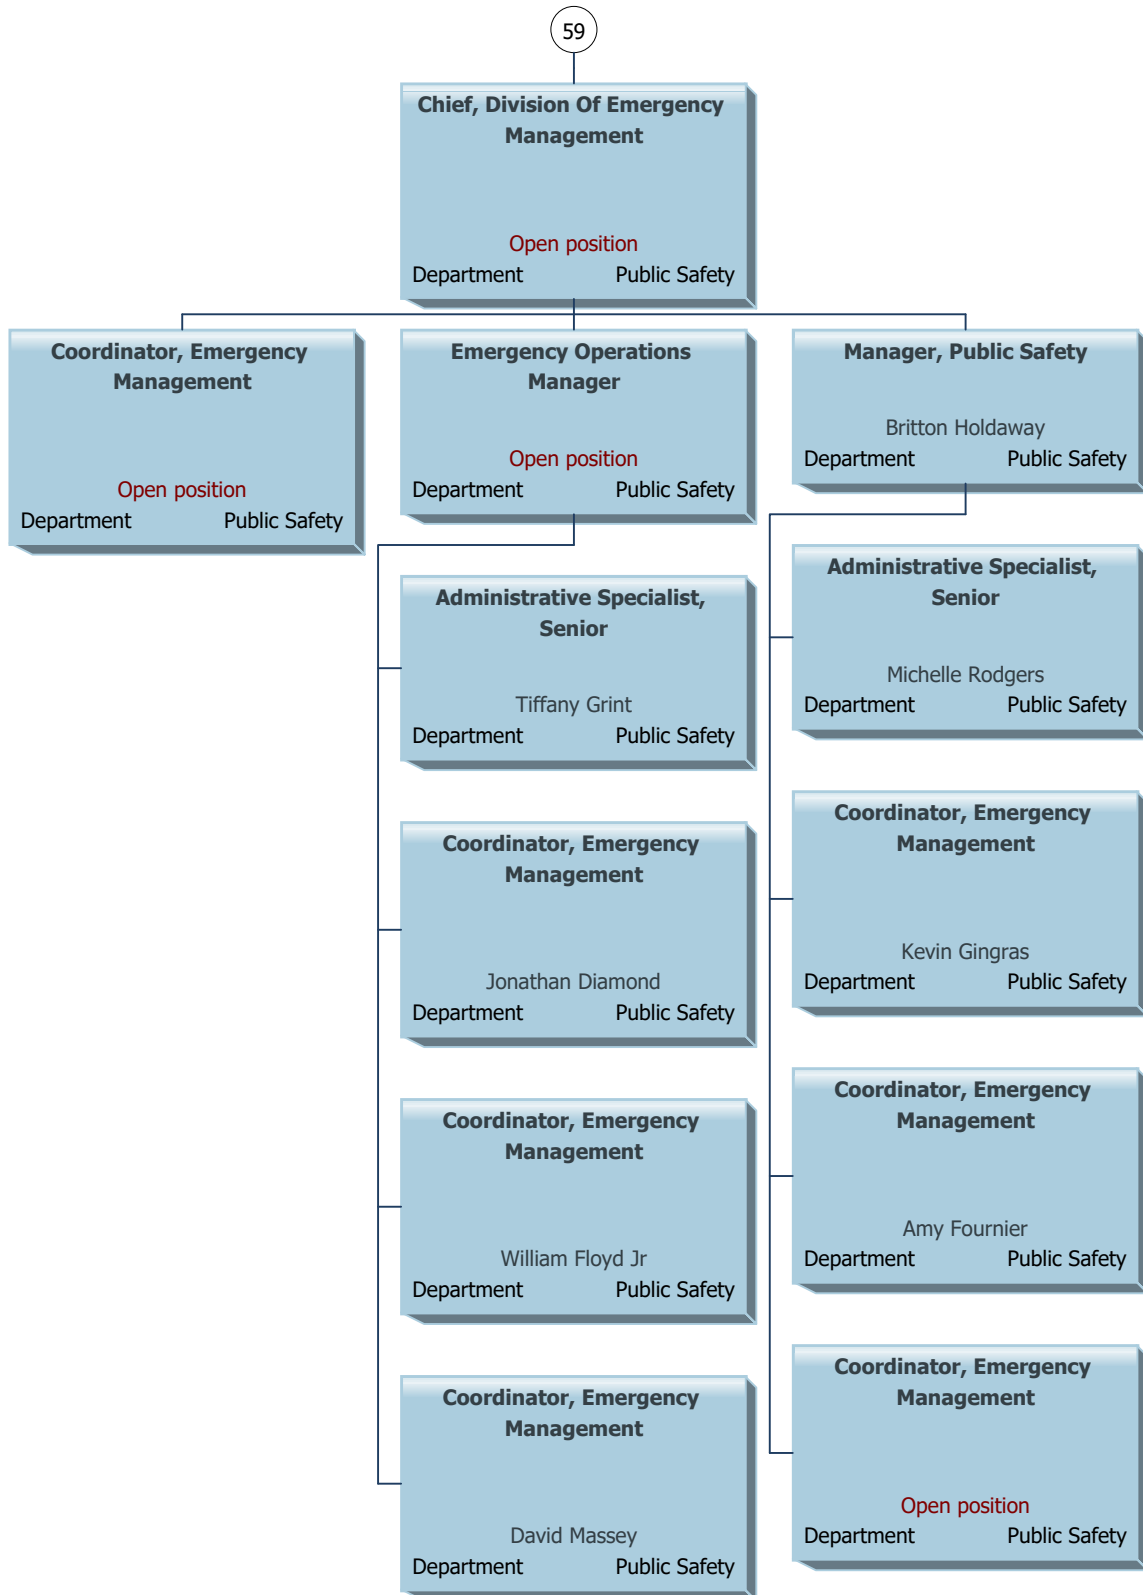

Lee County as of February 2024