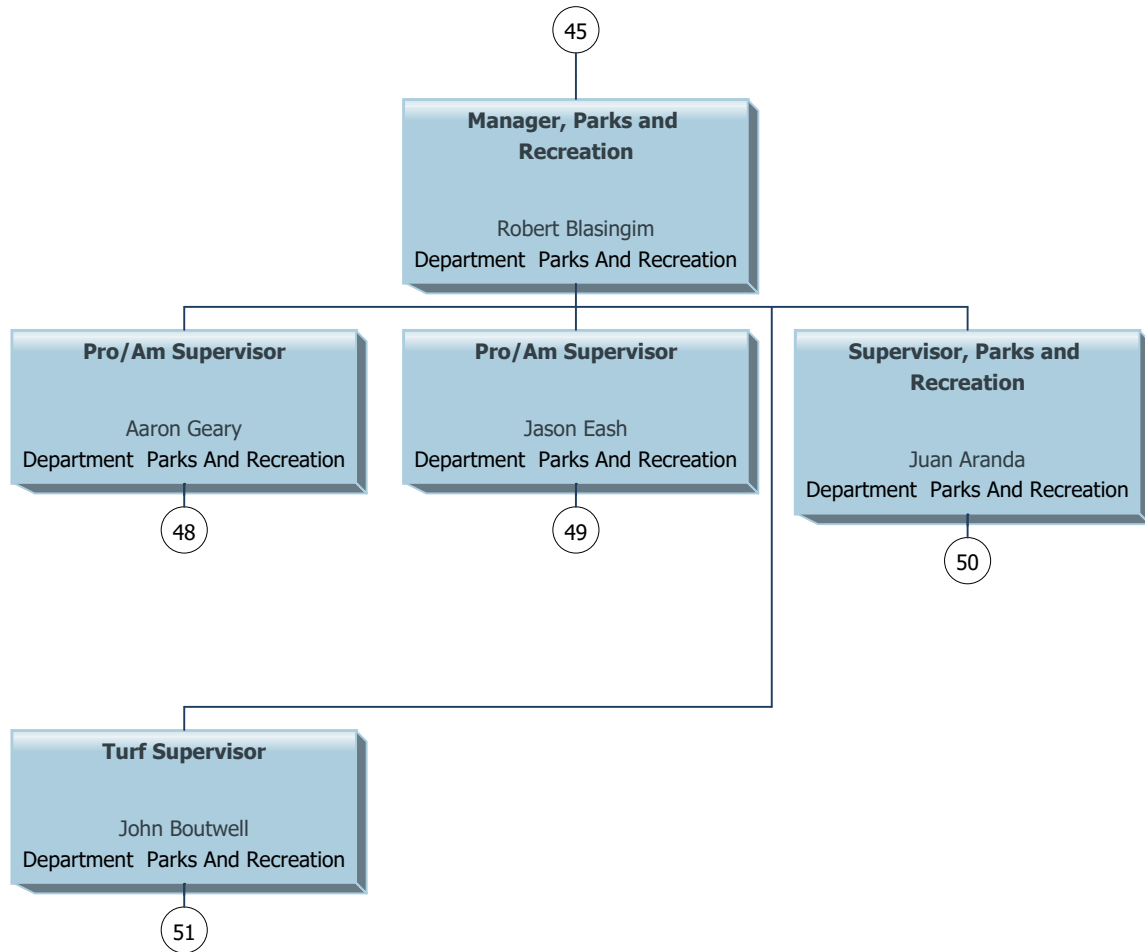

Lee County as of February 2024