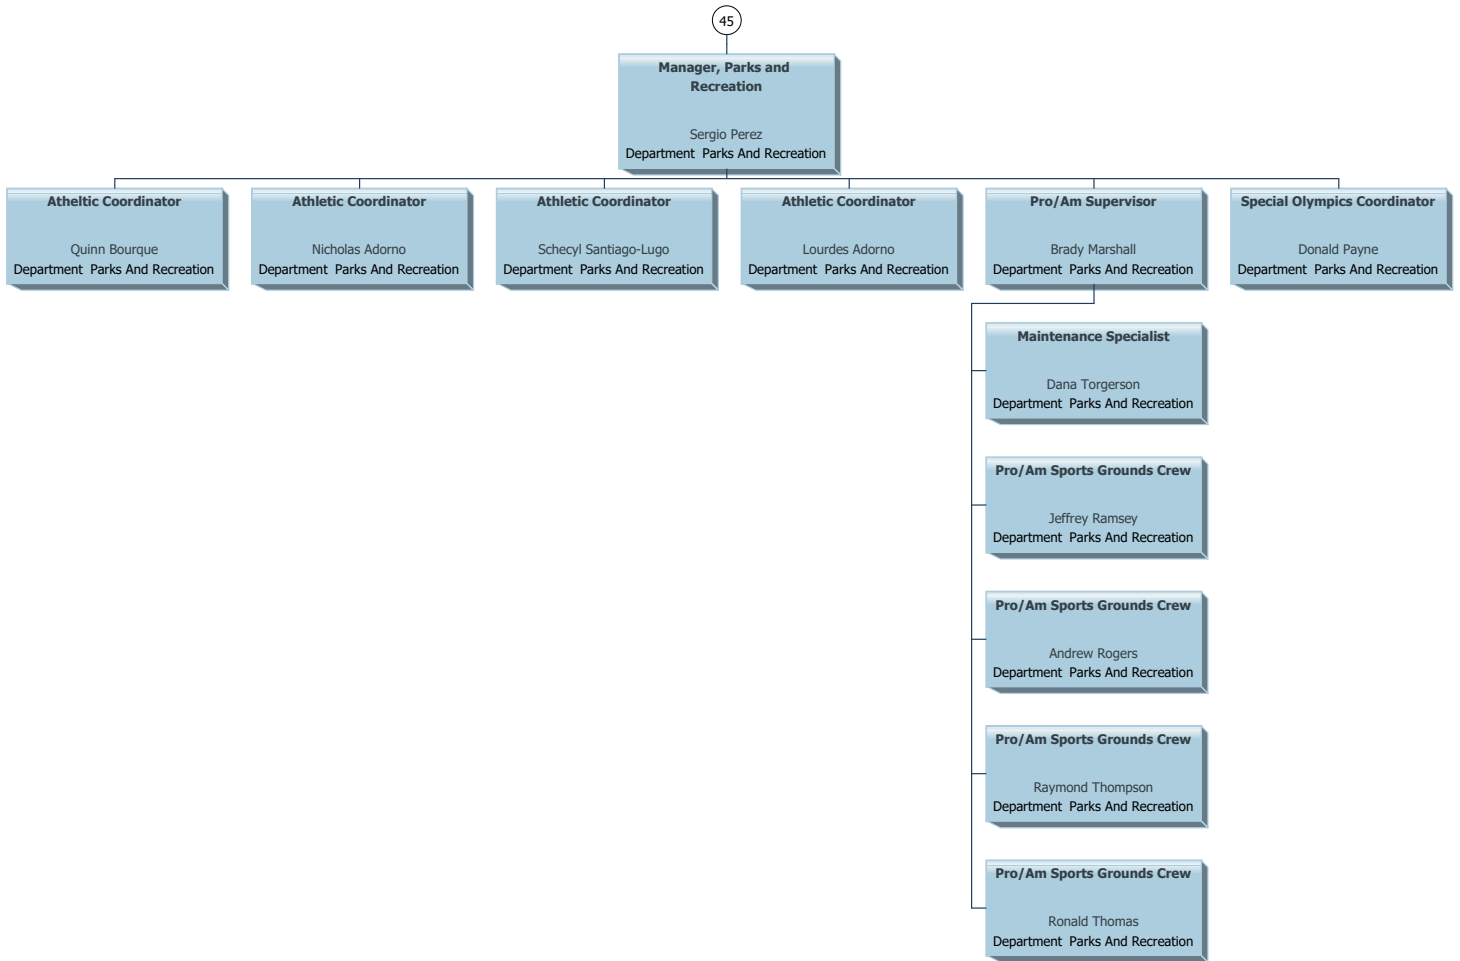

Lee County as of February 2024