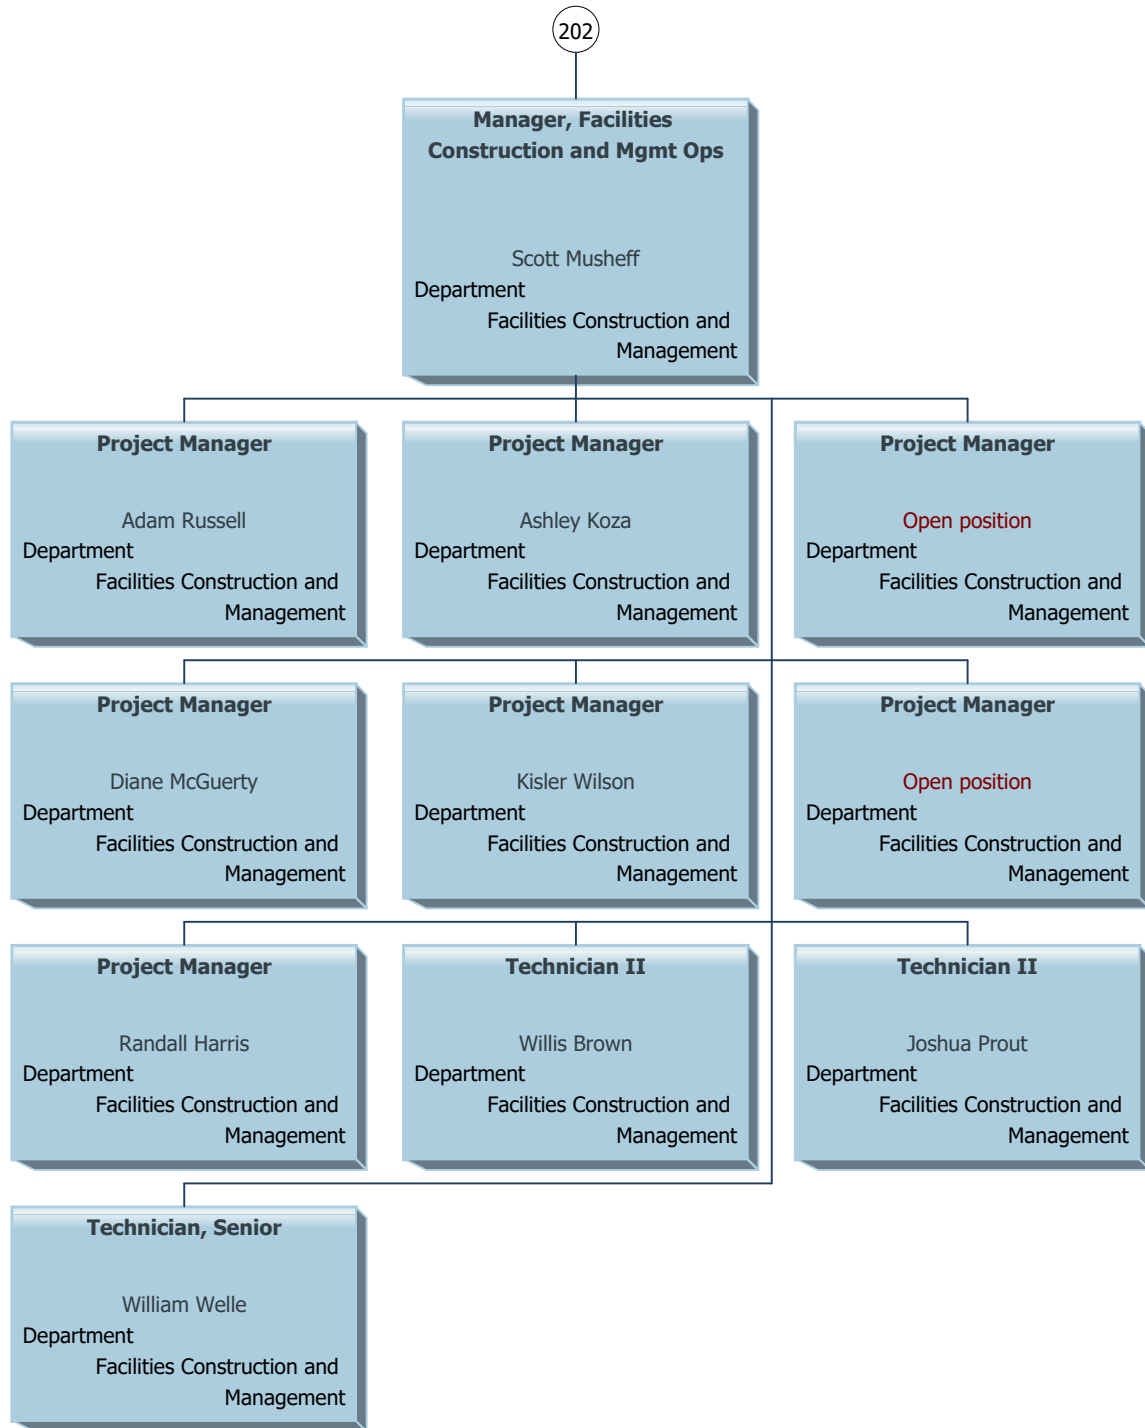

Lee County as of February 2024