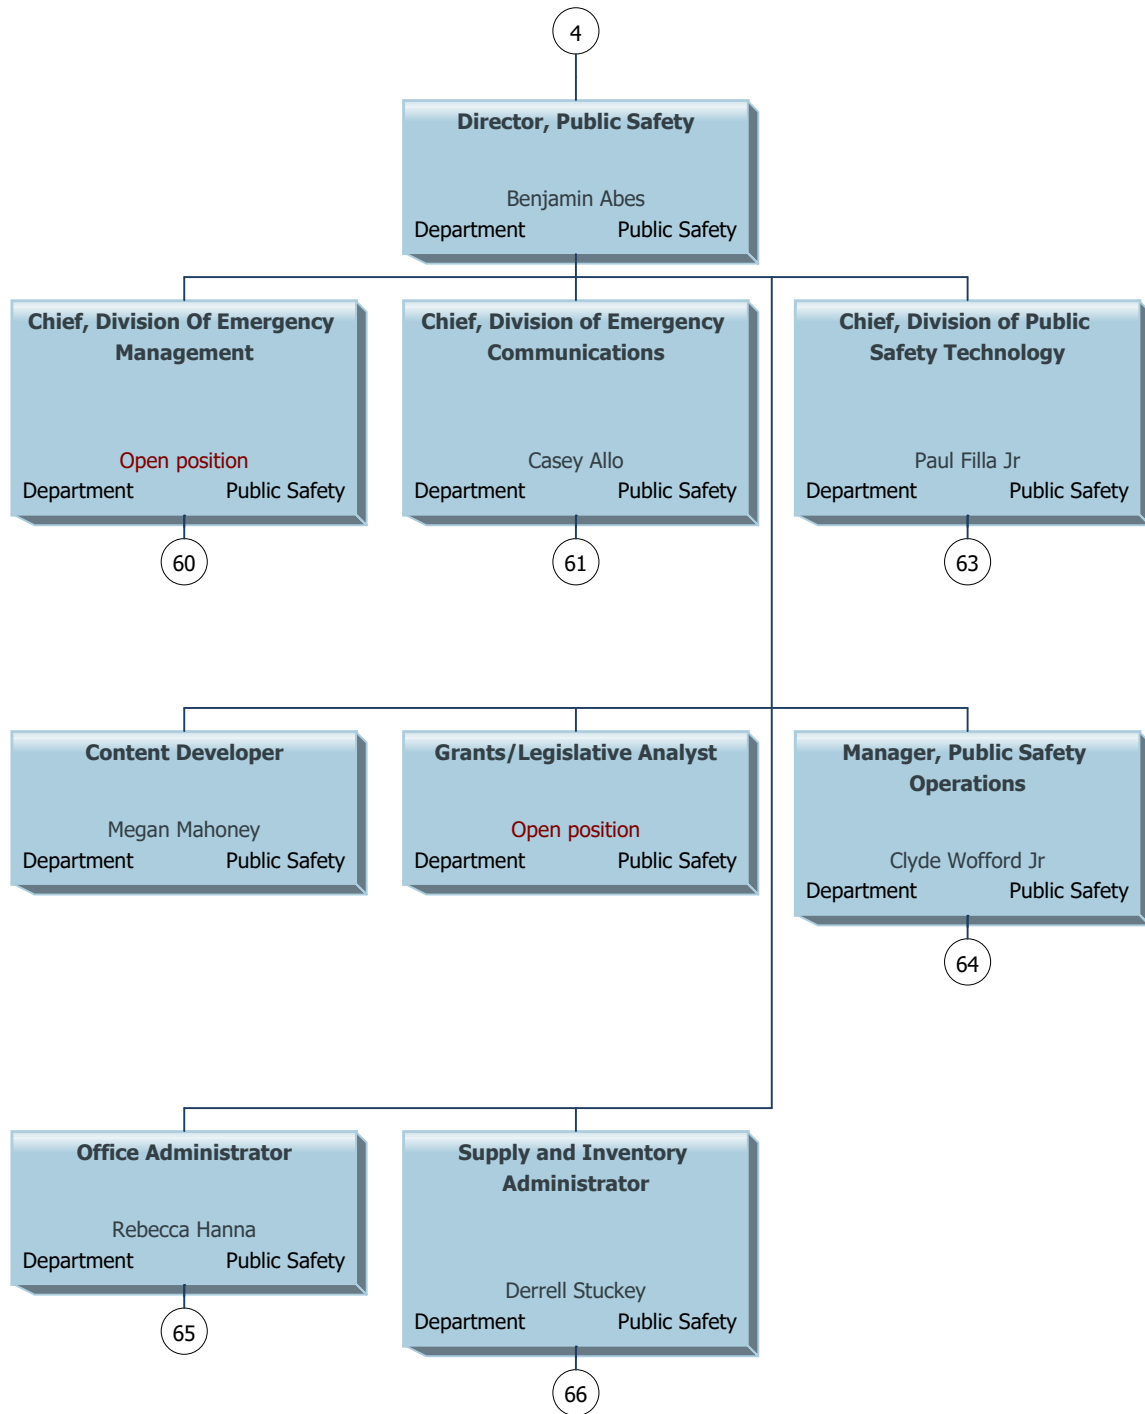

Lee County as of February 2024