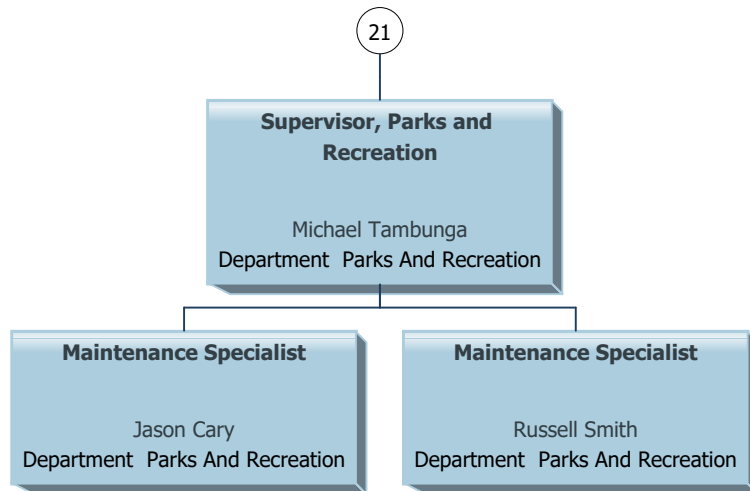

Lee County as of February 2024