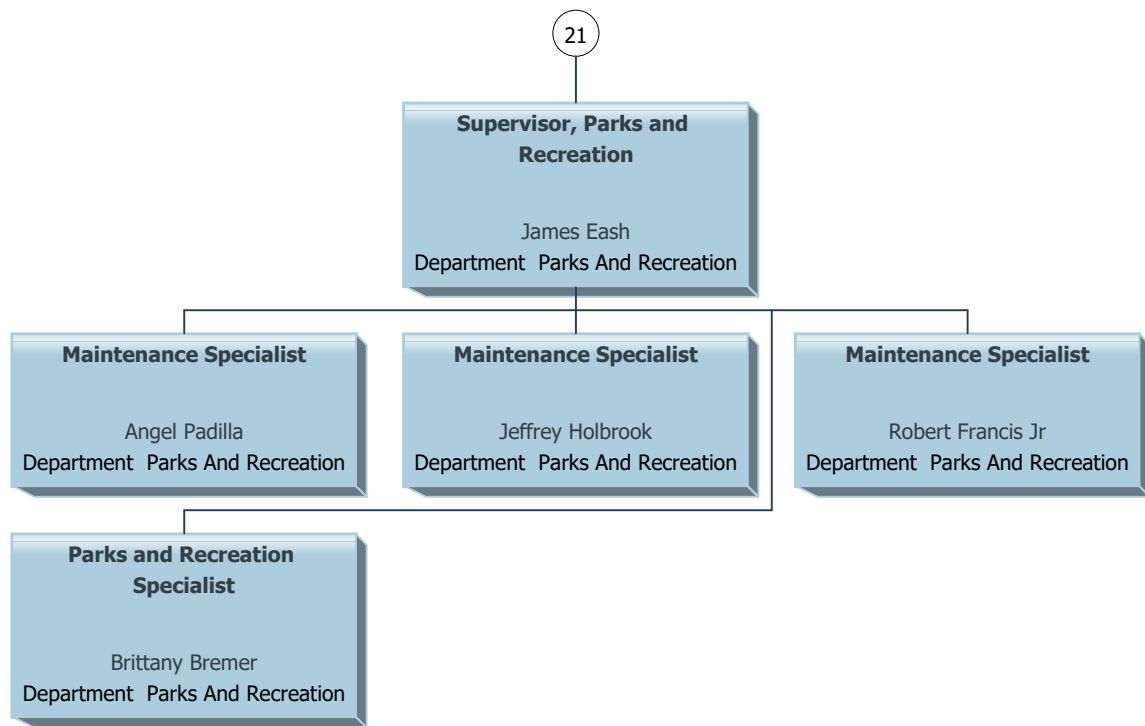

Lee County as of February 2024