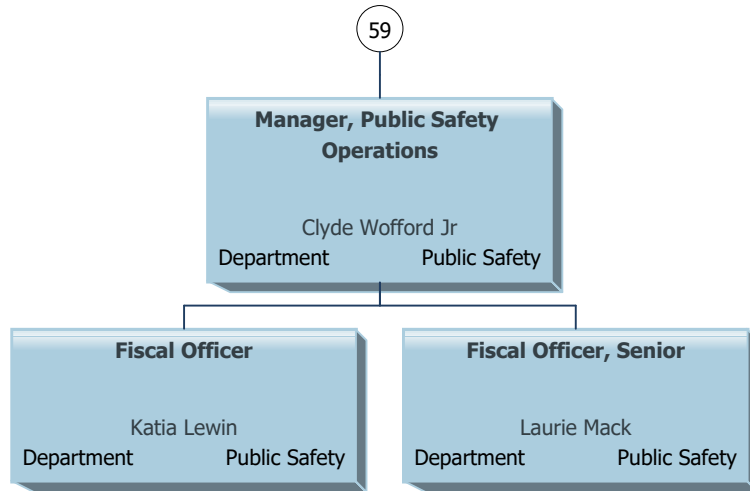

Lee County as of February 2024