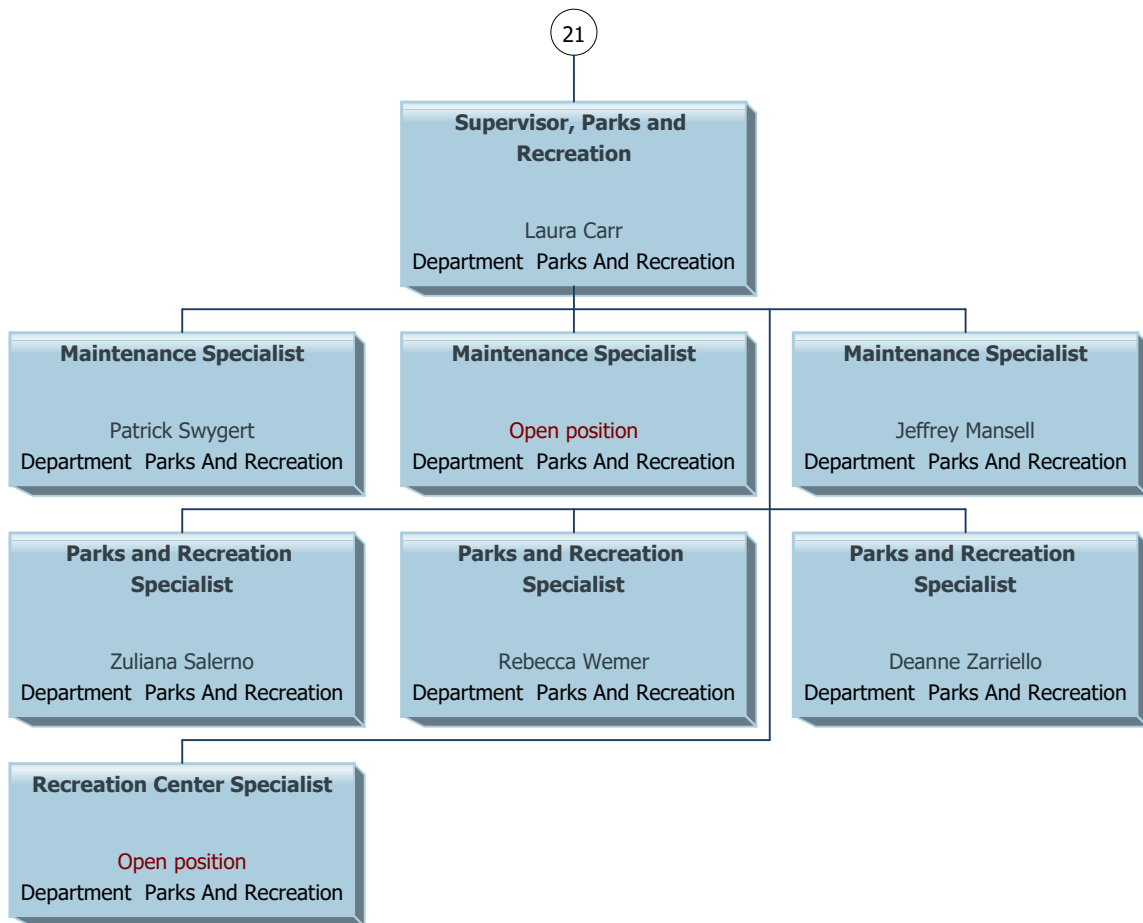

Lee County as of February 2024